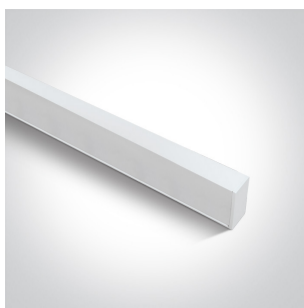

38150E/W

Physical Specification

Item Group	11 Office & Kitchen
Family	LED Linear Profiles Medium size
Order Code	38150BU/W/C
Colour	White
Material	Aluminium
Shape	Rectangular
Length	1300mm
Width	70mm
Height	35mm
Suspended Ceiling	Yes
Indoor	Yes
Adjustable	No

Electrical Characteristics

Gear	Built In
Fitting + Driver	
Input Voltage	220-240V
50 Hz	Yes
60 Hz	Yes
Safety Class	
Power(Watts)	40W/20W
IP Rating	IP20
Light Source	LED built in