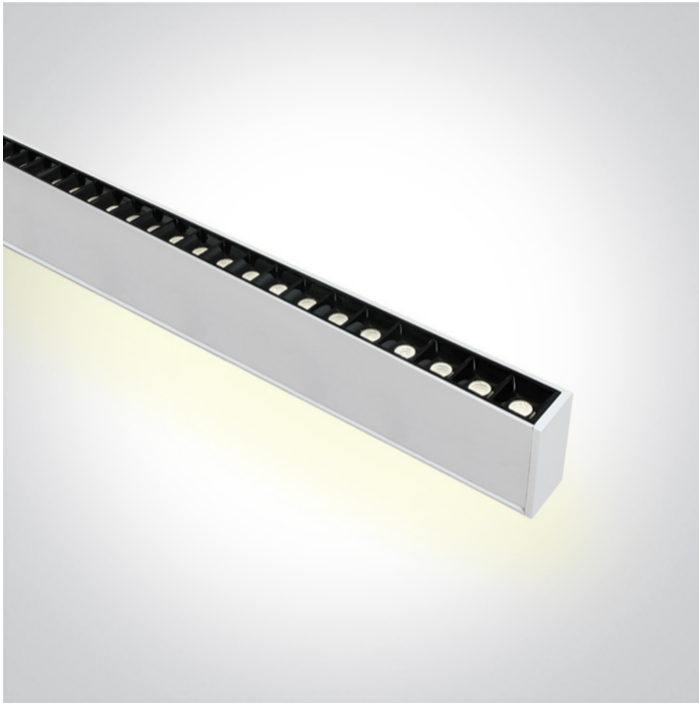

11 Office & Kitchen>LED Linear Profiles Medium size

38150BU/W/C

40W UGR17 Linear system with with 48 LED spots and 20W uplight for suspended installation, ideal for offices.

Complete with 1000mA + 500mA drivers

Complies with standard EN60598-1 and any other specific standards.

Downloads

Dimensions

Gallery

Accessories

050170

050170C/W

38150E/W

Physical Specification

Item Group	11 Office & Kitchen
Family	LED Linear Profiles Medium size
Order Code	38150BU/W/C
Colour	White
Material	Aluminium
Shape	Rectangular
Length	1300mm
Width	70mm
Height	35mm
Suspended Ceiling	Yes
Indoor	Yes
Adjustable	No

Colour Temperature	4000K
Lumen Output	3800lm/1800lm
Light Efficiency	95lm/W / 90lm/W
CRI	90
Beam Angle	34°/120°
Illumination Diagram	
Dark Light	Yes
UGR	17

Packing Info

Box Weight	2.541kg
Pcs/Carton	12
Barcode	5291889062455
HS Code	9405413990