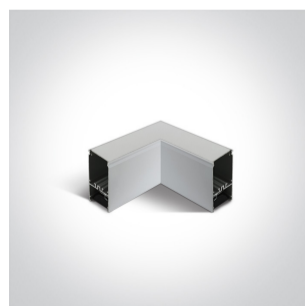

11 Office & Kitchen>LED Linear Profiles Medium size

38150BU/W/C

40W UGR17 Linear system with with 48 LED spots and 20W uplight for suspended installation, ideal for offices.

Complete with 1000mA + 500mA drivers

Complies with standard EN60598-1 and any other specific standards.

Downloads

Dimensions

Gallery

Accessories

050170

050170C/W