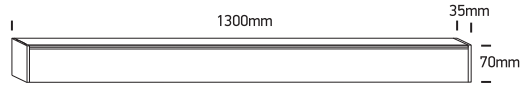

# INSTALLATION MANUAL

38150BU

**ecolight**

UGR17

90  
CRI

40W + 20W Uplight | LED | 230V | IP20 | Aluminium  
Complete with 1000mA + 500mA driver.

**one**  
LIGHT