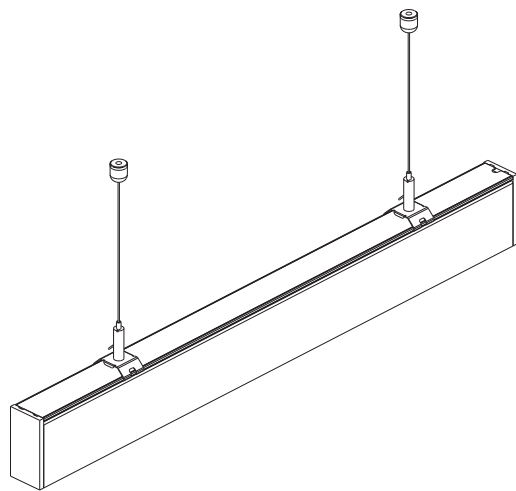

# INSTALLATION MANUAL

38150BU

**ecolight**

UGR17

90  
CRI

40W + 20W Uplight | LED | 230V | IP20 | Aluminium  
Complete with 1000mA + 500mA driver.

**one**  
LIGHT

## A INSTALLATION