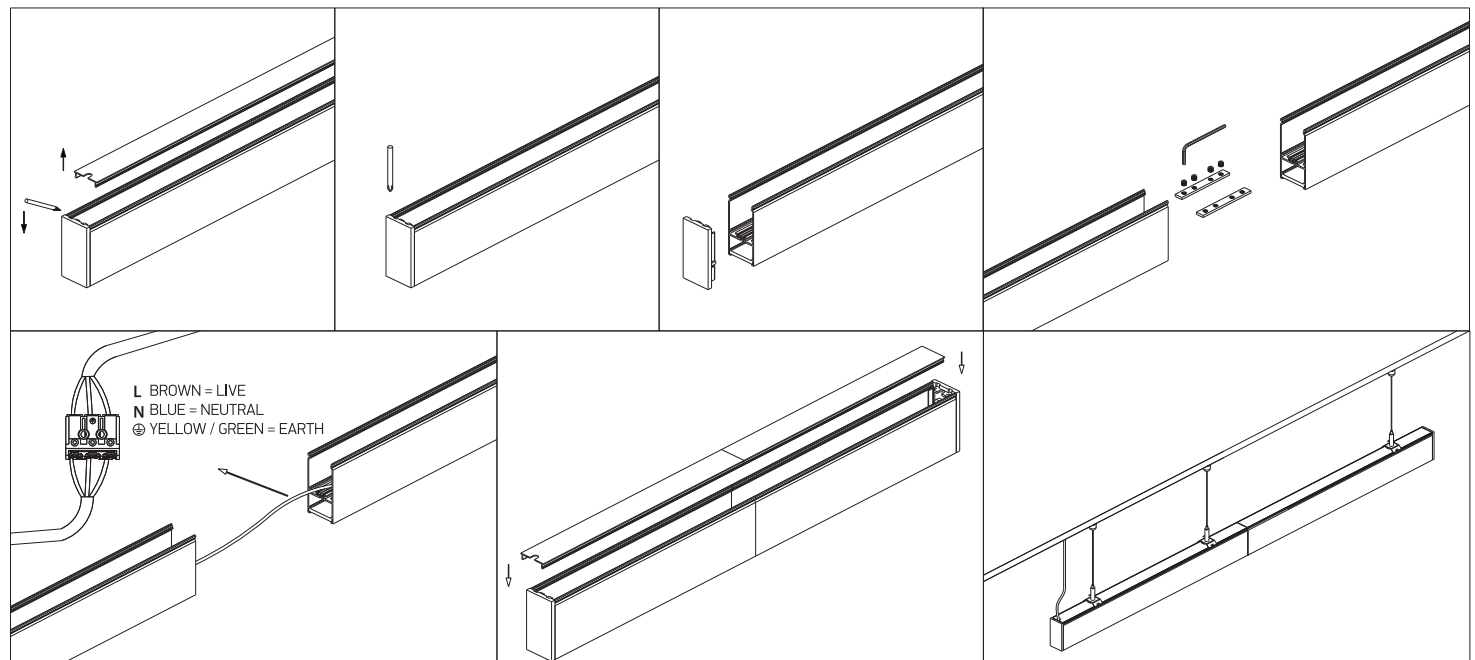

B CONNECTION

Warnings:

1. Make sure that the product is installed properly before connecting to electricity.
2. Do not cover the fitting.
3. Maintenance and installation should only be carried out by a professional electrician.