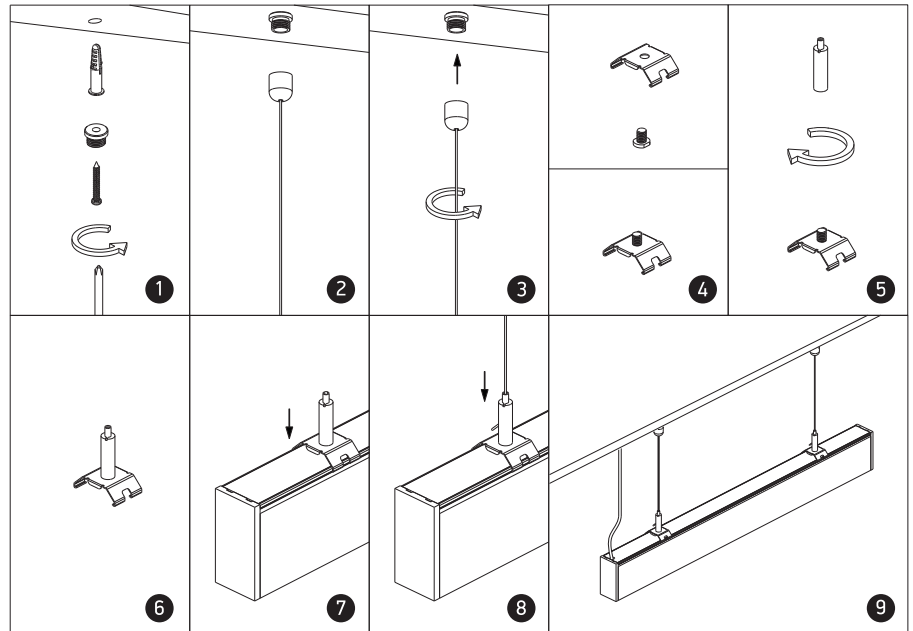

# INSTALLATION MANUAL

38150BU

**ecolight**

UGR17

90  
CRI

40W + 20W Uplight | LED | 230V | IP20 | Aluminium  
Complete with 1000mA + 500mA driver.

**one**  
LIGHT

## A INSTALLATION