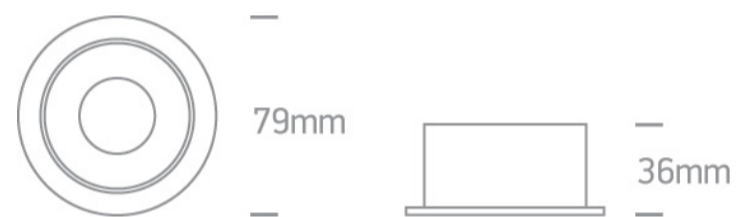

03 Recessed Spots Adjustable&gt;The Chill Out Range

11105M/W/CU

White Body Copper Reflector Adjustable Dark Light Recessed MR16 spot with GU10 lampholder.

Complies with standard EN60598-1 and any other specific standards.

## Dimensions

White-Copper

Material

Aluminium

Shape

Circular

Height

36mm

Diameter	79mm
Cutout Hole Diameter	72mm
Recessed Ceiling	Yes
Depth Required	120mm
Indoor	Yes
Adjustable	1 Direction