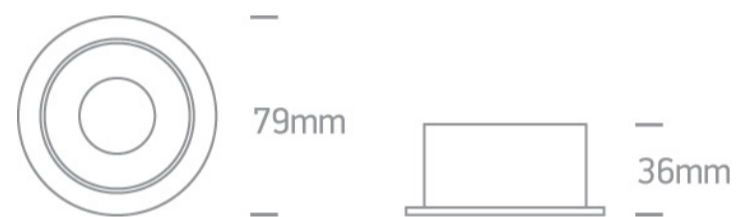

03 Recessed Spots Adjustable>The Chill Out Range

11105M/W/BS

White Body Brass Reflector Adjustable Dark Light Recessed MR16 spot with GU10 lampholder.

Complies with standard EN60598-1 and any other specific standards.

Downloads

Dimensions

Gallery

Physical Specification

Item Group

03 Recessed Spots Adjustable

Family

The Chill Out Range

Order Code

11105M/W/BS

Colour

White-Brass

Material

Aluminium

Shape

Circular

Height

36mm

Diameter	79mm
Cutout Hole Diameter	72mm
Recessed Ceiling	Yes
Depth Required	120mm
Indoor	Yes
Adjustable	1 Direction

Electrical Characteristics

Gear	No
------	----

Fitting + Driver

Input Voltage	100-240V
50 Hz	Yes
60 Hz	Yes
Safety Class	
Power(Watts)	10W
IP Rating	IP20
Light Source	Replaceable lamp
Lamp Holder	GU10
Dimmable	N/A
Cable Length	15cm
F Mark	