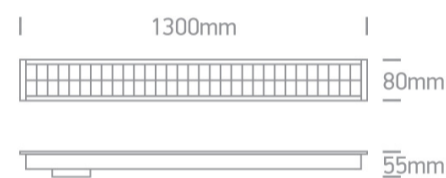

Can be connected in line

Complies with standard EN60598-1 and any other specific standards.

## Dimensions

White

Material

Aluminium

Diffuser Material

Plastic

Shape

Rectangular

Length	1300mm
Width	80mm
Height	55mm
Cutout Hole Width	1280mm
Cutout Hole Length	68mm
Recessed Ceiling	Yes
Depth Required	80mm
Indoor	Yes
Adjustable	No