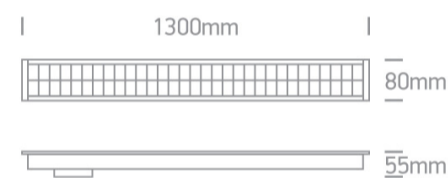

11 Office & Kitchen>Recessed LED Linear Profiles

38150BR/B/C

40W UGR17 Recessed linear with diffuser, ideal for offices.

Complete with 1000mA driver , 4pcs fixing clips, 4pcs connectors & 2pcs end cups.

Can be connected in line

Complies with standard EN60598-1 and any other specific standards.

Downloads

Dimensions

Gallery

Physical Specification

Item Group

11 Office & Kitchen

Family

Plastic

Shape

Rectangular

Length	1300mm
Width	80mm
Height	55mm
Cutout Hole Width	1280mm
Cutout Hole Length	68mm
Recessed Ceiling	Yes
Depth Required	80mm
Indoor	Yes
Adjustable	No

Electrical Characteristics