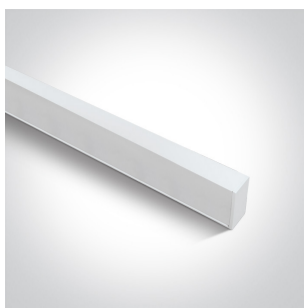

## Gallery

## Accessories

050170

050170C/W

38150E/W

Physical Specification

Item Group	11 Office & Kitchen
Family	LED Linear Profiles Medium size
Order Code	38150B/W/C
Colour	White
Material	Aluminium
Shape	Rectangular
Length	1300mm
Width	70mm
Height	35mm
Surface Ceiling	Yes
Suspended Ceiling	Yes
Indoor	Yes
Adjustable	No