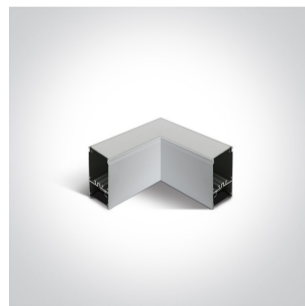

11 Office &amp; Kitchen&gt;LED Linear Profiles Medium size

38150B/W/C

40W UGR17 Linear system with with 48 LED spots for surface or suspended installation, ideal for offices.

Complete with 1000mA driver

Complies with standard EN60598-1 and any other specific standards.

## Dimensions

## Accessories

050170

050170C/W

38150E/W

Physical Specification

Item Group	11 Office & Kitchen
Family	LED Linear Profiles Medium size
Order Code	38150B/W/C
Colour	White
Material	Aluminium
Shape	Rectangular
Length	1300mm
Width	70mm
Height	35mm
Surface Ceiling	Yes
Suspended Ceiling	Yes
Indoor	Yes
Adjustable	No