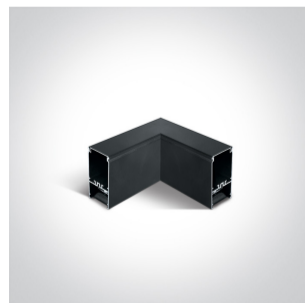

11 Office & Kitchen>LED Linear Profiles Medium size

38150B/B/W

40W UGR17 Linear system with with 48 LED spots for surface or suspended installation, ideal for offices.

Complete with 1000mA driver

Complies with standard EN60598-1 and any other specific standards.

Downloads

Dimensions

Gallery

Accessories

050170

050170C/B