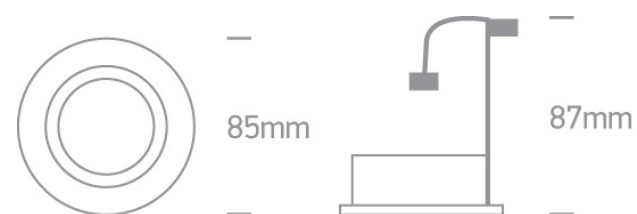

03 Recessed Spots Adjustable&gt;The Classic Adjustable GU10

11105GU/B

Recessed adjustable MR16 spot with GU10 lamp holder.

Complies with standard EN60598-1 and any other specific standards.

## Dimensions

## Physical Specification

Item Group	03 Recessed Spots Adjustable
Family	The Classic Adjustable GU10
Order Code	11105GU/B
Colour	Black
Material	Die Cast
Shape	Circular
Height	87mm
Diameter	85mm
Cutout Hole Diameter	75mm
Recessed Ceiling	Yes
Depth Required	95mm
Indoor	Yes