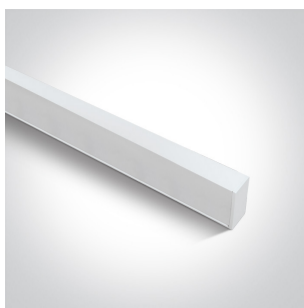

### Gallery

### Accessories

050170

050170C/W

38150E/W

Physical Specification

Item Group	11 Office & Kitchen
Family	LED Linear Profiles Medium size
Order Code	38150A/W/W
Colour	White
Material	Aluminium
Shape	Rectangular
Length	1200mm
Width	70mm
Height	35mm
Surface Ceiling	Yes
Suspended Ceiling	Yes
Indoor	Yes
Adjustable	No