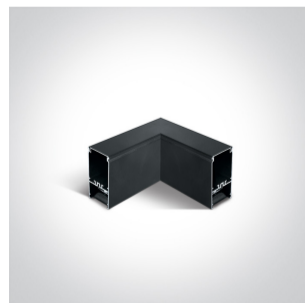

11 Office & Kitchen > LED Linear Profiles Medium size

38150A/B/W

40W UGR19 Linear system with diffuser for surface or suspended installation, ideal for offices.

Complete with 1000mA driver

Complies with standard EN60598-1 and any other specific standards.

Downloads

Dimensions

Gallery

Accessories

050170

050170C/B