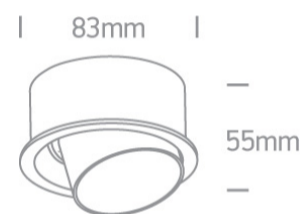

03 Recessed Spots Adjustable>The Dark Light Tube Range Aluminium

11105D8/W

Dark Light Tube Range Recessed Round adjustable MR16 spot with GU10 lampholder.

Complies with standard EN60598-1 and any other specific standards.

Downloads

Dimensions

Gallery

Physical Specification

Item Group

03 Recessed Spots Adjustable

Family

The Dark Light Tube Range Aluminium

Height

55mm

Diameter	83mm
Cutout Hole Diameter	76mm
Recessed Ceiling	Yes
Depth Required	130mm
Indoor	Yes
Adjustable	1 Direction

Electrical Characteristics

Gear	No
Fitting + Driver	
Input Voltage	100-240V
50 Hz	Yes
60 Hz	Yes
Safety Class	
Power(Watts)	10W
IP Rating	IP20
Light Source	Replaceable lamp
Lamp Holder	GU10
Number of Lamps	1
Dimmable	N/A
Cable Length	15cm
F Mark	

Illumination Data

Illumination Diagram	
Dark Light	Yes

Packing Info

Box Length	8,5cm
------------	-------

Box Width	8,5cm
Box Height	8,5cm
Box Weight	0,198kg
Pcs/Carton	60
Barcode	5291889049326
HS Code	9405409900