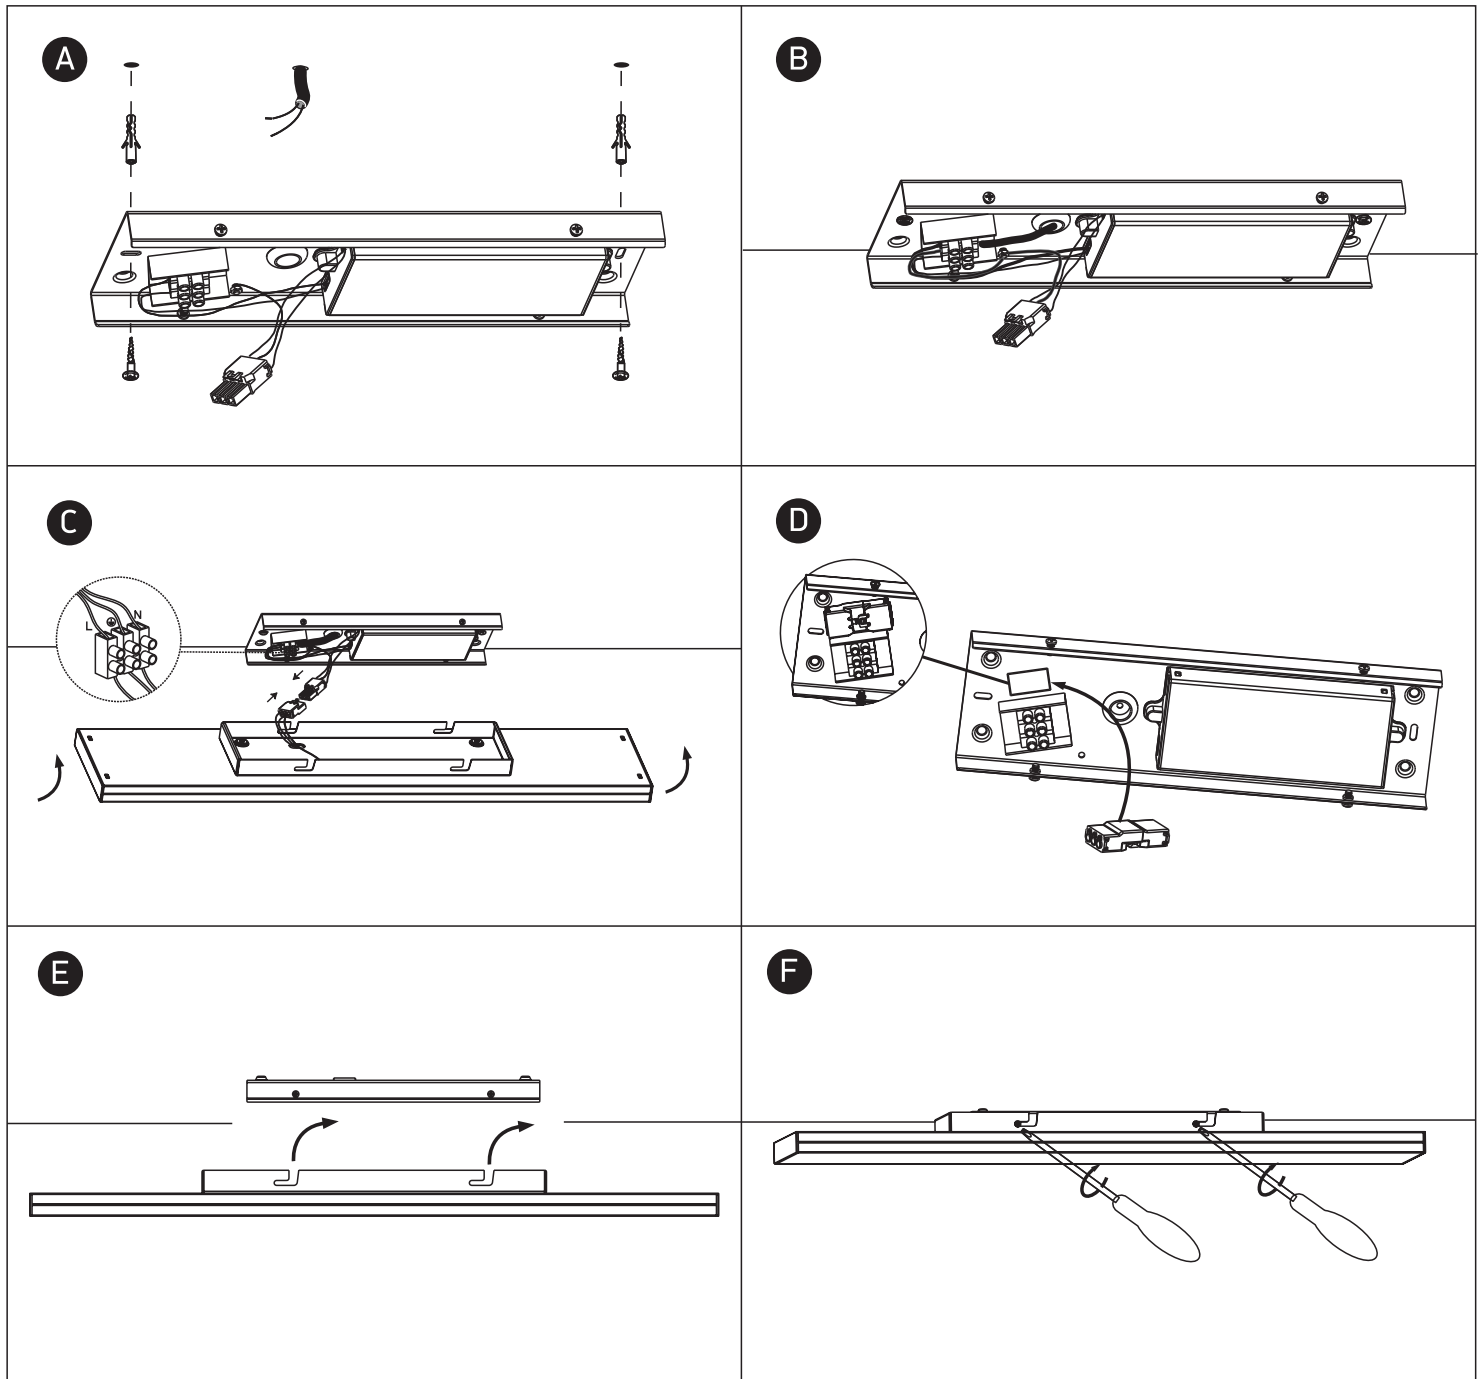

INSTALLATION MANUAL

38148N

ecopanel

80
CRI

230V | SMD 2835 | 48W | IP20 | Aluminium + PC

Complete with 360mA driver.

Warnings:

1. Make sure that the product is installed properly before connecting to electricity.
2. Do not cover the fitting.
3. Maintenance and installation should only be carried out by a professional electrician.