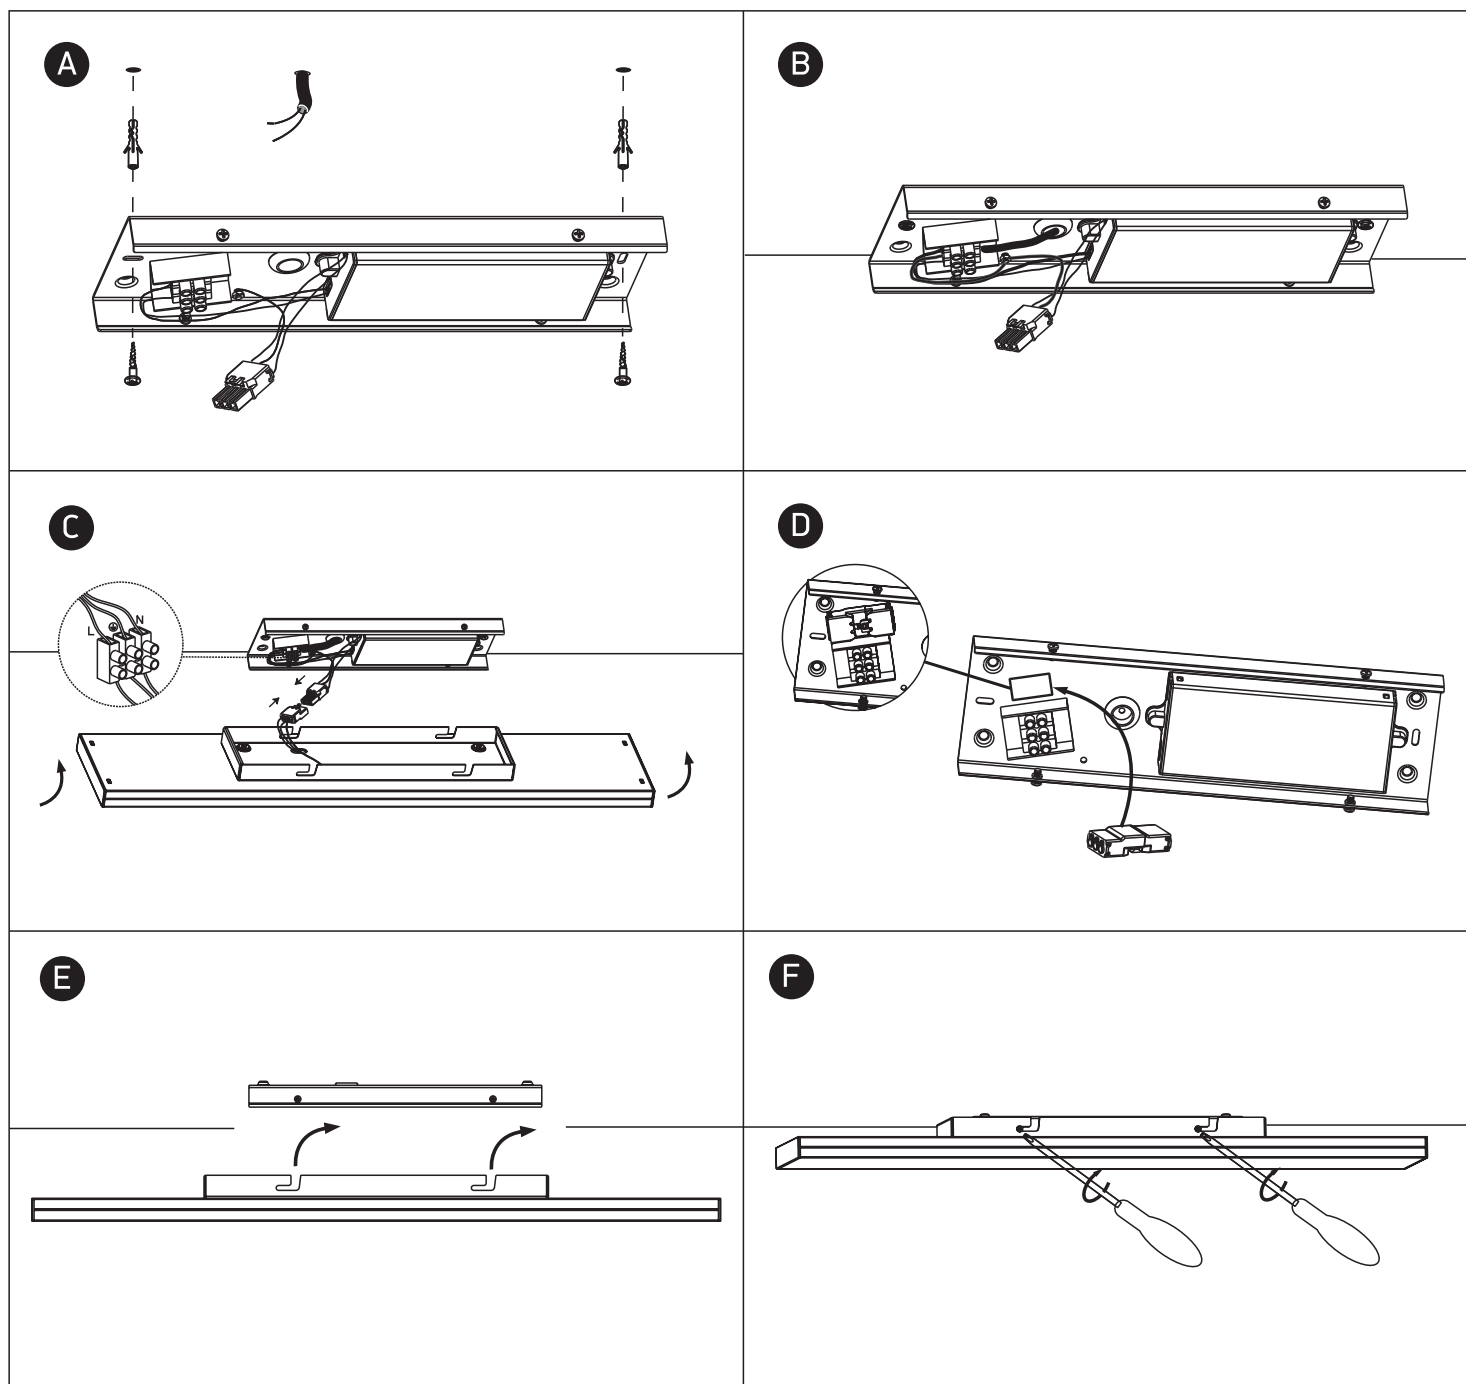

INSTALLATION MANUAL

38148N

ecopanel

80
CRI

230V | SMD 2835 | 48W | IP20 | Aluminium + PC
Complete with 360mA driver.

Warnings:

1. Make sure that the product is installed properly before connecting to electricity.
2. Do not cover the fitting.
3. Maintenance and installation should only be carried out by a professional electrician.