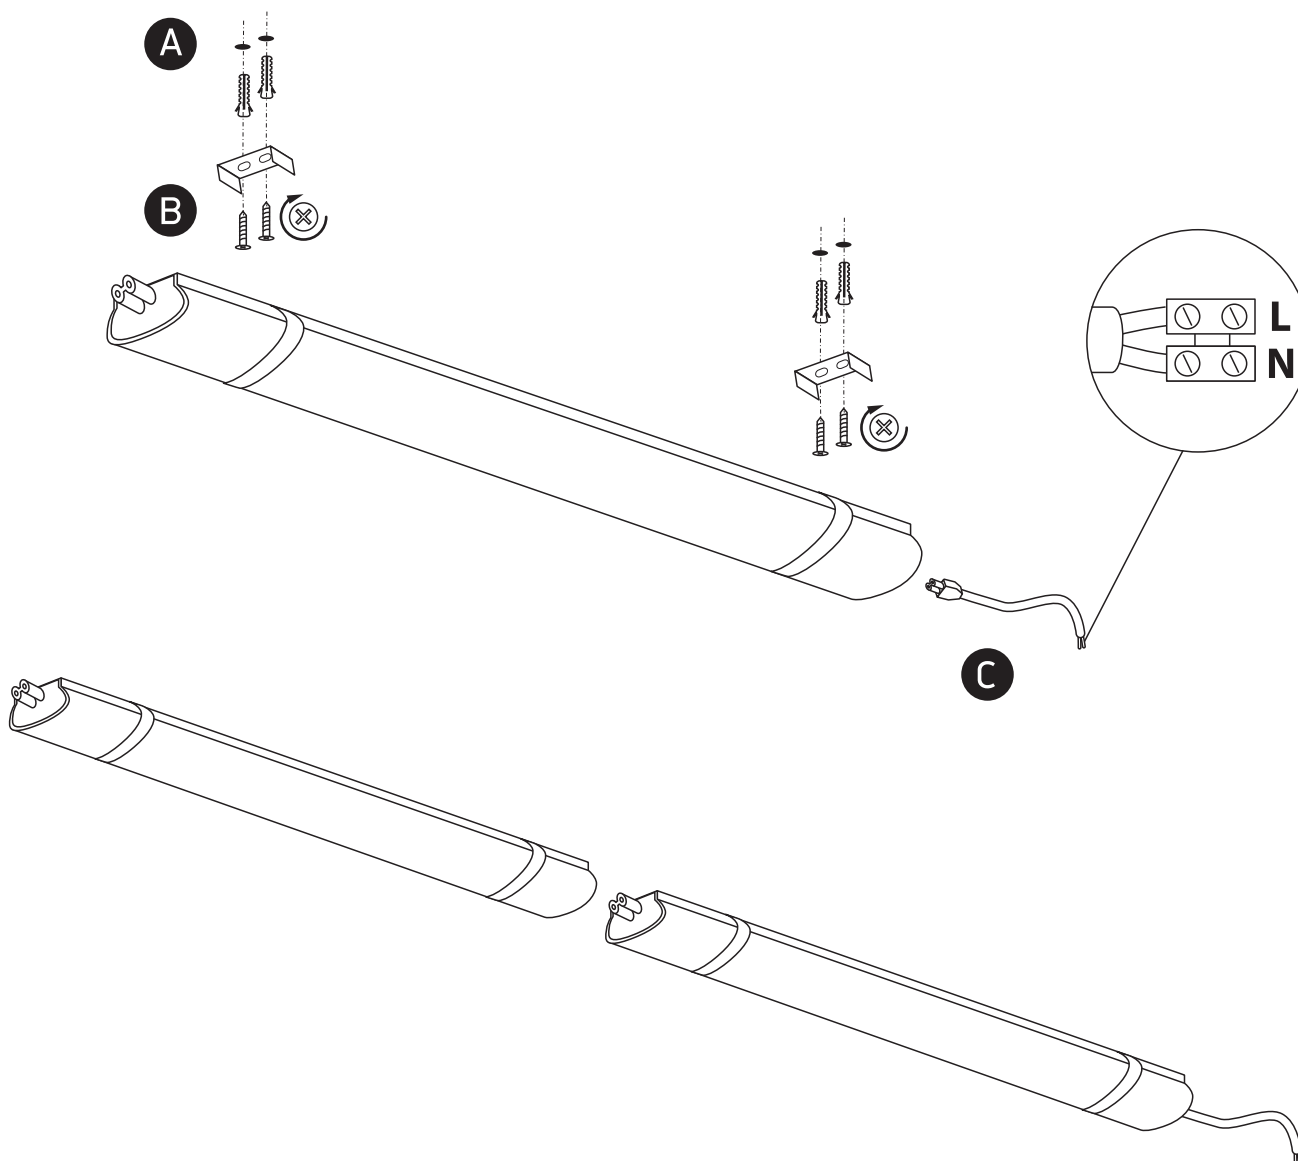

INSTALLATION MANUAL

38118LC, 38136LC, 38145LC

ecolight

80
CRI

100-240V | SMD 2835 | 18W / 36W / 45W | 50/60Hz | IP65 | PC

Complete with driver

one
LIGHT

38118LC

38136LC

38145LC

38118LC connect 20 fittings maximum / 38136LC connect 10 fittings maximum / 38145LC connect 10 fittings maximum.

Warnings:

1. Make sure that the product is installed properly before connecting to electricity.
2. Do not cover the fitting.
3. Maintenance and installation should only be carried out by a professional electrician.