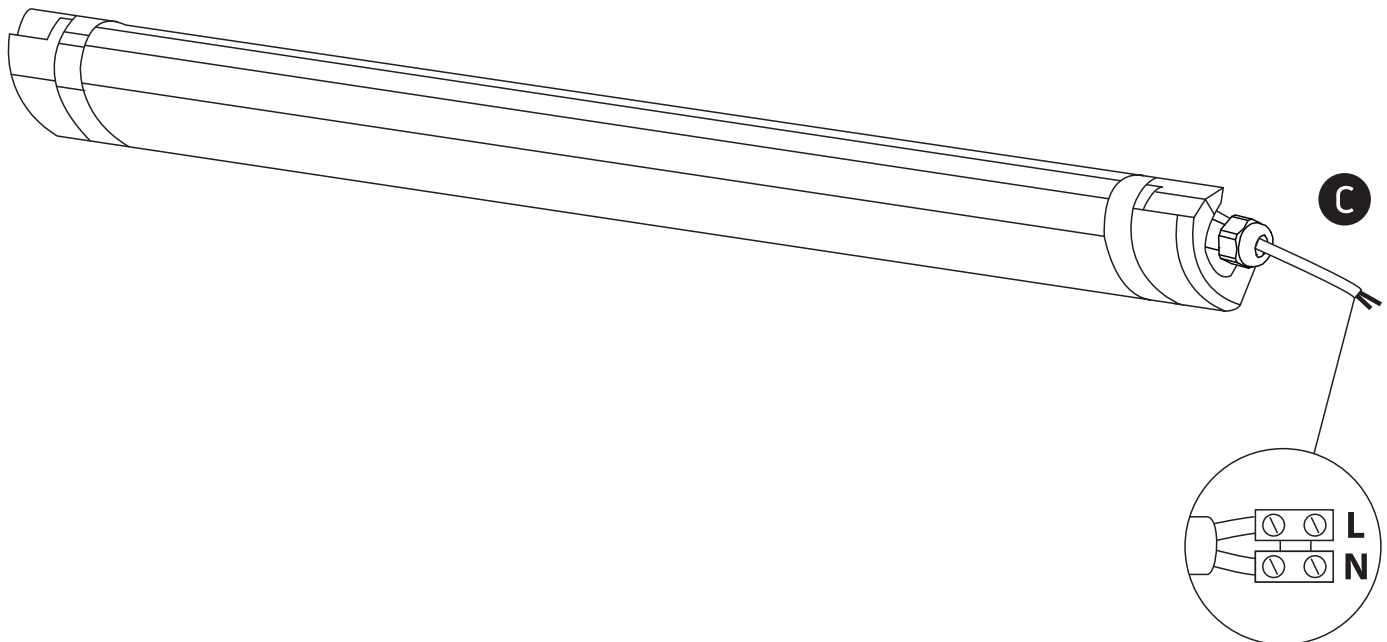

Warnings:

1. Make sure that the product is installed properly before connecting to electricity.
2. Do not cover the fitting.
3. Maintenance and installation should only be carried out by a professional electrician.