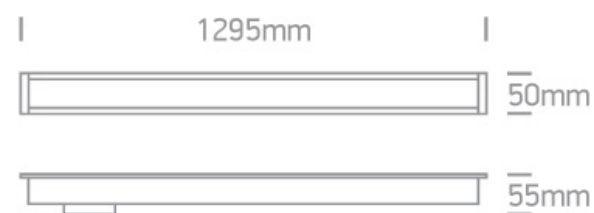

Can be connected in line

Complies with standard EN60598-1 and any other specific standards.

## Dimensions

White

Material

Aluminium

Shape

Rectangular

Length

1295mm

Width	50mm
Height	55mm
Cutout Hole Width	1280mm
Cutout Hole Length	37mm
Recessed Ceiling	Yes
Depth Required	80mm
Indoor	Yes
Adjustable	No