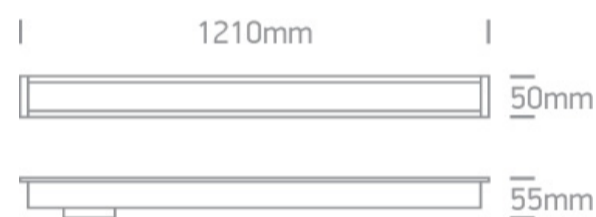

## Dimensions

White

Material

Aluminium

Diffuser Material

PC

Shape

Rectangular

Length	1210mm
Width	50mm
Height	55mm
Cutout Hole Width	1200mm
Cutout Hole Length	37mm
Recessed Ceiling	Yes
Depth Required	80mm
Indoor	Yes
Adjustable	No