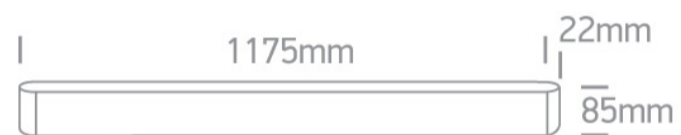

## 38140AU/W/W

40W suspended linear diffuser with uplight, ideal for offices.

Complete with 900mA driver and 3m suspension kit.

Complies with standard EN60598-1 and any other specific standards.

### Dimensions

White

Material

Aluminium

Diffuser Material

Plastic

Shape

Rectangular

Length	1175mm
Width	22mm
Height	85mm
Suspended Ceiling	Yes
Indoor	Yes
Adjustable	No