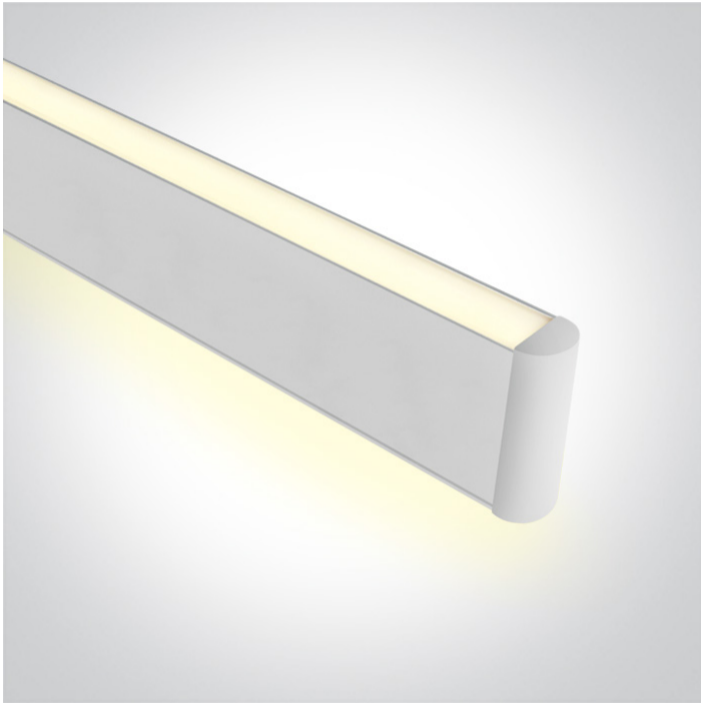

## 11 Office & Kitchen>Up & Down LED Linear Profiles

## 38140AU/W/W

40W suspended linear diffuser with uplight, ideal for offices.

Complete with 900mA driver and 3m suspension kit.

Complies with standard EN60598-1 and any other specific standards.

White

Material

Aluminium

Diffuser Material

Plastic

Shape

Rectangular

Length	1175mm
Width	22mm
Height	85mm
Suspended Ceiling	Yes
Indoor	Yes
Adjustable	No