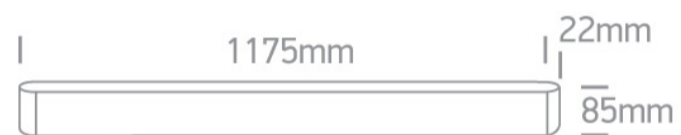

11 Office & Kitchen>Up & Down LED Linear Profiles

38140AU/W/C

40W suspended linear diffuser with uplight, ideal for offices.

Complete with 900mA driver and 3m suspension kit.

Complies with standard EN60598-1 and any other specific standards.

Downloads

Dimensions

Gallery

Physical Specification

Item Group

11 Office & Kitchen

Family

Up & Down LED Linear Profiles

Shape

Rectangular

Length	1175mm
Width	22mm
Height	85mm
Suspended Ceiling	Yes
Indoor	Yes
Adjustable	No

Electrical Characteristics

Gear	Built In
Fitting + Driver	
Input Voltage	220-240V
50 Hz	Yes
60 Hz	Yes
Safety Class	
Power(Watts)	40W
IP Rating	IP20
Light Source	LED built in
Dimmable	No
F Mark	