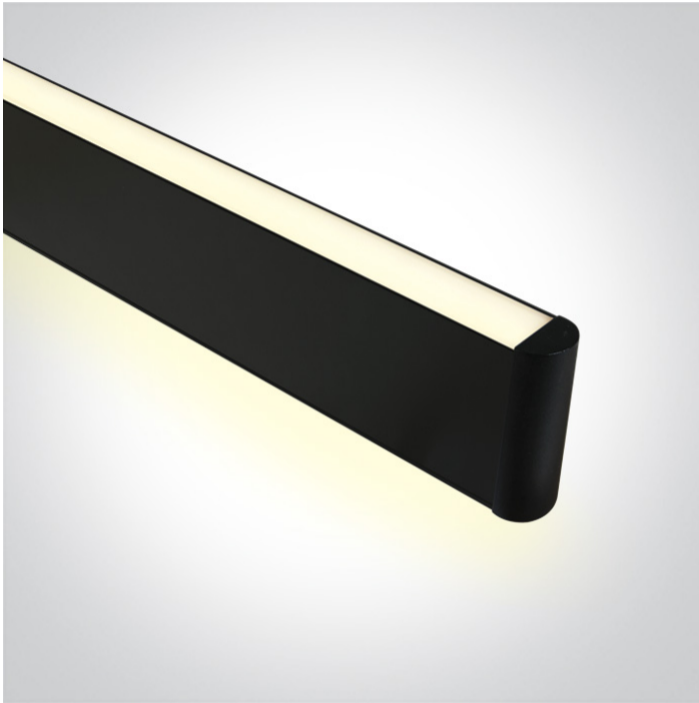

11 Office & Kitchen>Up & Down LED Linear Profiles

38140AU/B/W

40W suspended linear diffuser with uplight, ideal for offices.

Complete with 900mA driver and 3m suspension kit.

Complies with standard EN60598-1 and any other specific standards.

Downloads

Dimensions

Gallery

Physical Specification

Item Group

11 Office & Kitchen

Family

Up & Down LED Linear Profiles

Order Code

38140AU/B/W

Colour

Black

Material

Aluminium

Diffuser Material

Plastic