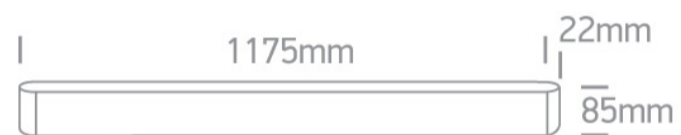

11 Office & Kitchen>Up & Down LED Linear Profiles

38140AU/B/W

40W suspended linear diffuser with uplight, ideal for offices.

Complete with 900mA driver and 3m suspension kit.

Complies with standard EN60598-1 and any other specific standards.

Downloads

Dimensions

Gallery

Physical Specification

Item Group

11 Office & Kitchen

Family

Up & Down LED Linear Profiles

Shape

Rectangular

Length	1175mm
Width	22mm
Height	85mm
Suspended Ceiling	Yes
Indoor	Yes
Adjustable	No

Electrical Characteristics

Gear	Built In
Fitting + Driver	
Input Voltage	220-240V
50 Hz	Yes
60 Hz	Yes
Safety Class	
Power(Watts)	40W
IP Rating	IP20
Light Source	LED built in
Dimmable	No
F Mark	