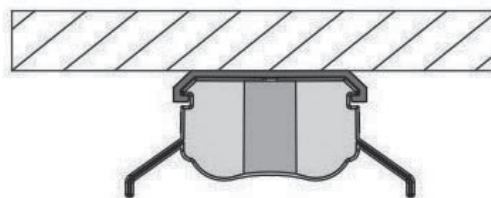

INSTALLATION MANUAL

38136R

ecolight

100-240V | 50/60Hz | 22W | IP20 | 30000 Hrs

Complete with driver.

one
LIGHT

SCREWS 4x20mm
0.6N/m

Warnings: