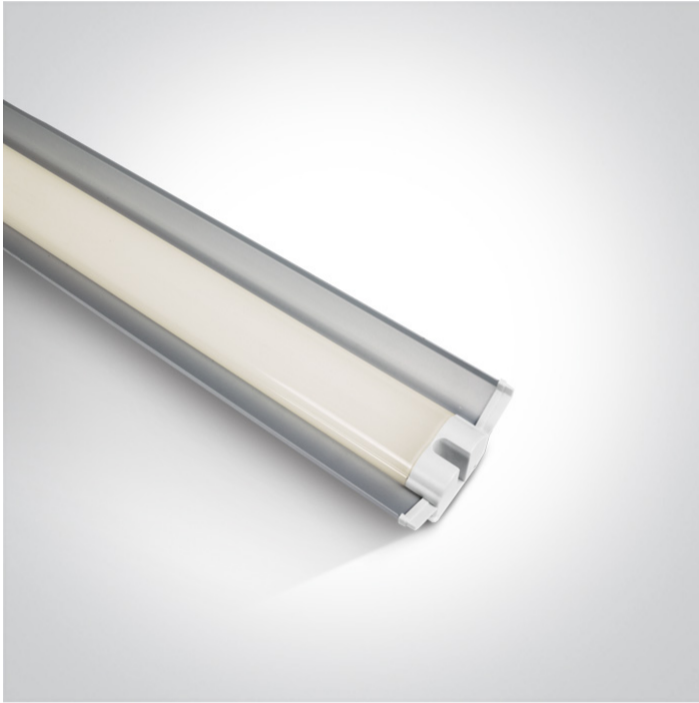

21 Industrial & Floodlights>The Supermarket LED Linear Range Aluminium + PC

38136R/C

LED linear, ideal for supermarket applications. It can replace fluorescent fittings mounted on cable channels.

Supplied with 100-240V LED driver as standard.

Complies with standard EN60598-1 and any other specific standards.

Downloads

Dimensions

Physical Specification

Item Group	21 Industrial & Floodlights
Family	The Supermarket LED Linear Range Aluminium + PC
Order Code	38136R/C
Colour	Grey
Material	Die Cast
Diffuser Material	Glass
Shape	Rectangular
Length	1200mm
Width	90mm
Height	40mm
Surface Ceiling	Yes
Indoor	Yes