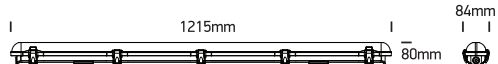

INSTALLATION MANUAL

38136ME

ecolight

80 CRI

30W | SMD 2835 | 230V | Emergency 3Hrs Maintained | PC + opal PC diffuser
Complete with 500mA driver / Stainless steel clips.

one
LIGHT

Warnings:

1. Make sure that the product is installed properly before connecting to electricity.
2. Do not cover the fitting.
3. Maintenance and installation should only be carried out by a professional electrician.