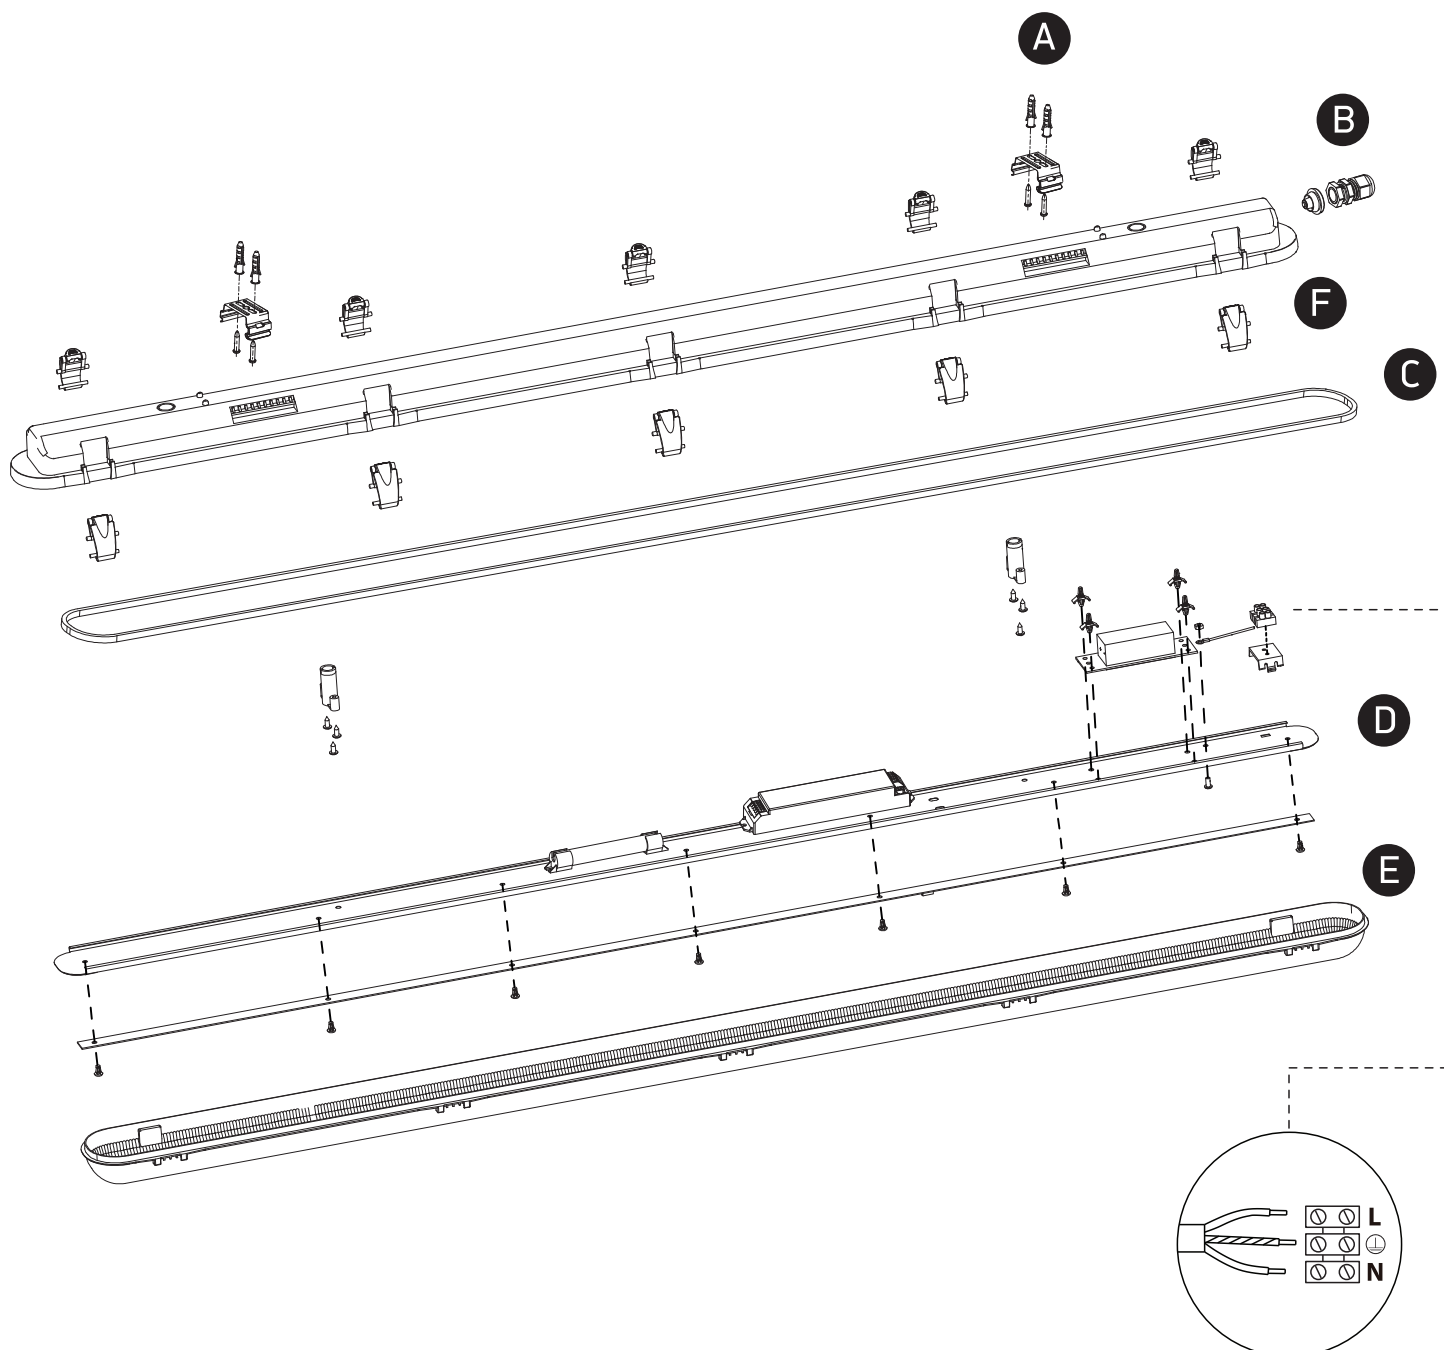

INSTALLATION MANUAL

38136ME

ecolight

80 CRI

30W | SMD 2835 | 230V | Emergency 3Hrs Maintained | PC + opal PC diffuser
Complete with 500mA driver / Stainless steel clips.

one
LIGHT

Warnings:

1. Make sure that the product is installed properly before connecting to electricity.
2. Do not cover the fitting.
3. Maintenance and installation should only be carried out by a professional electrician.