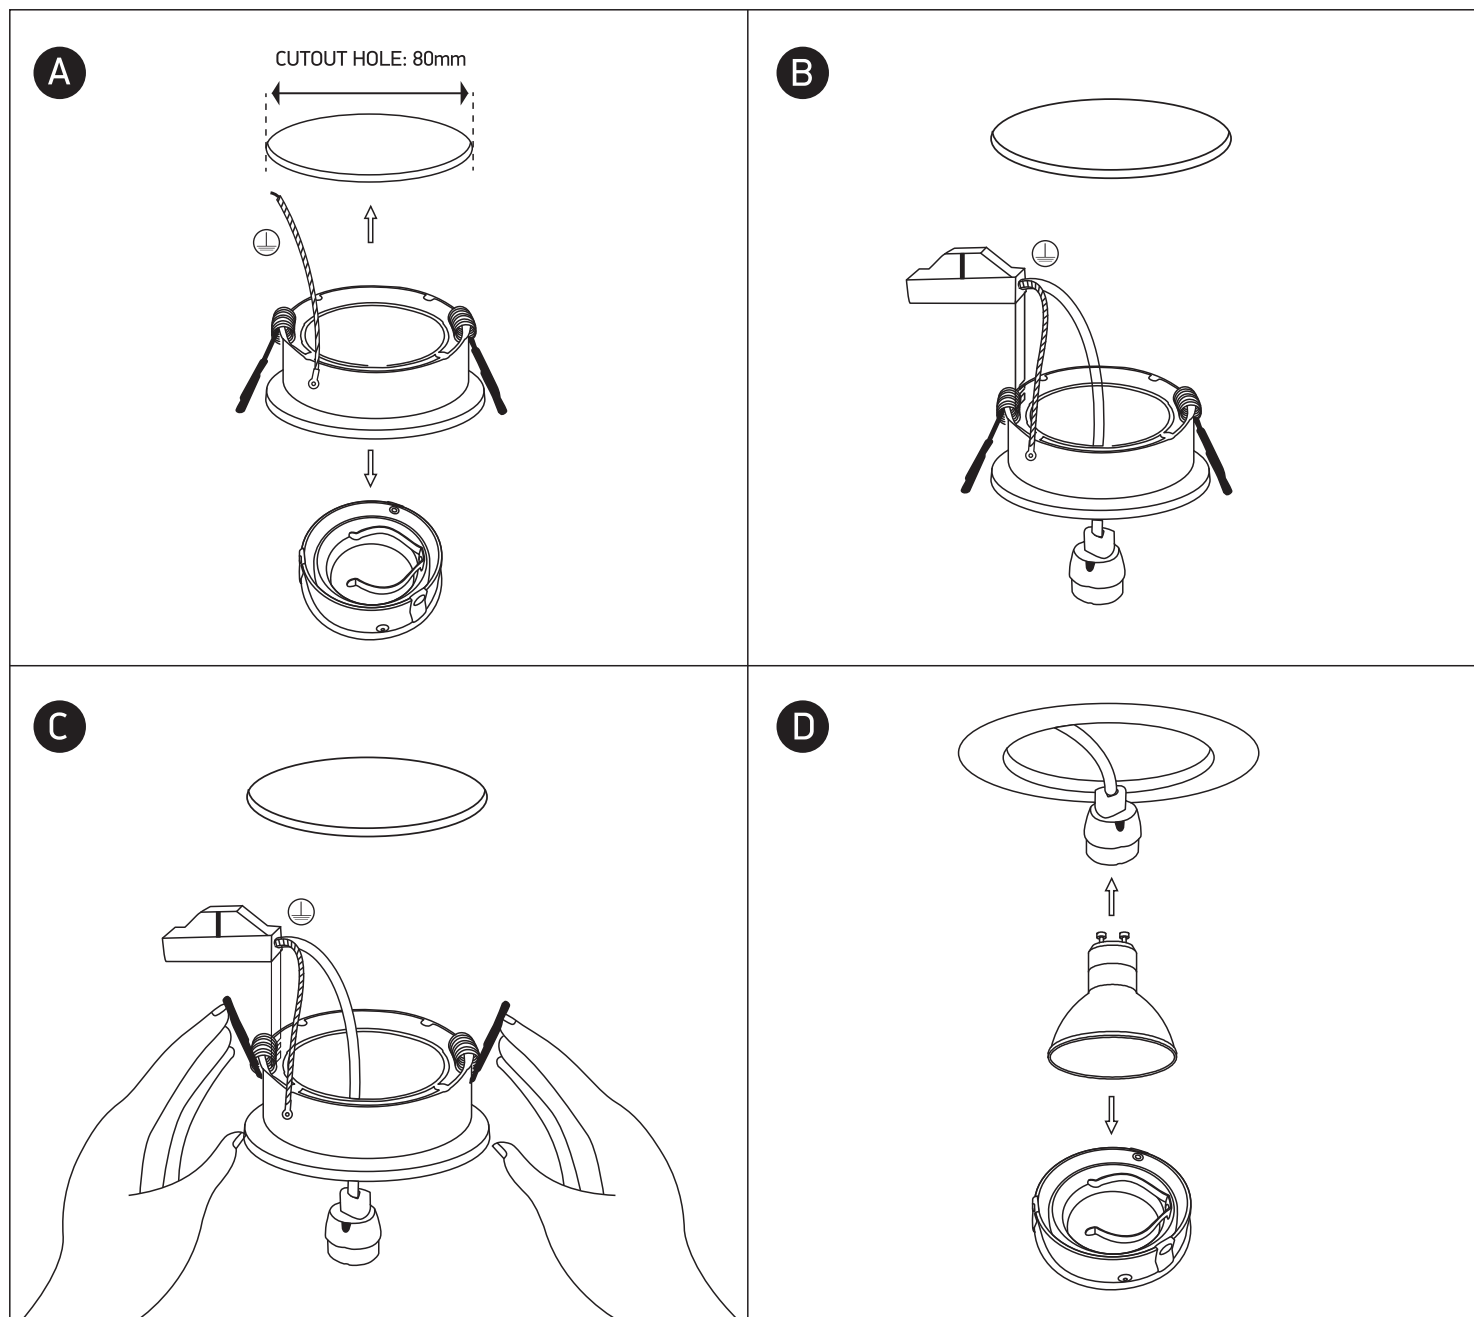

INSTALLATION MANUAL

11105ABG

100-240V | MR16 | GU10 | 10W | IP20 | Aluminium | Adjustable

Warnings:

1. Make sure that the product is installed properly before connecting to electricity.
2. Do not cover the fitting.
3. Maintenance and installation should only be carried out by a professional electrician.