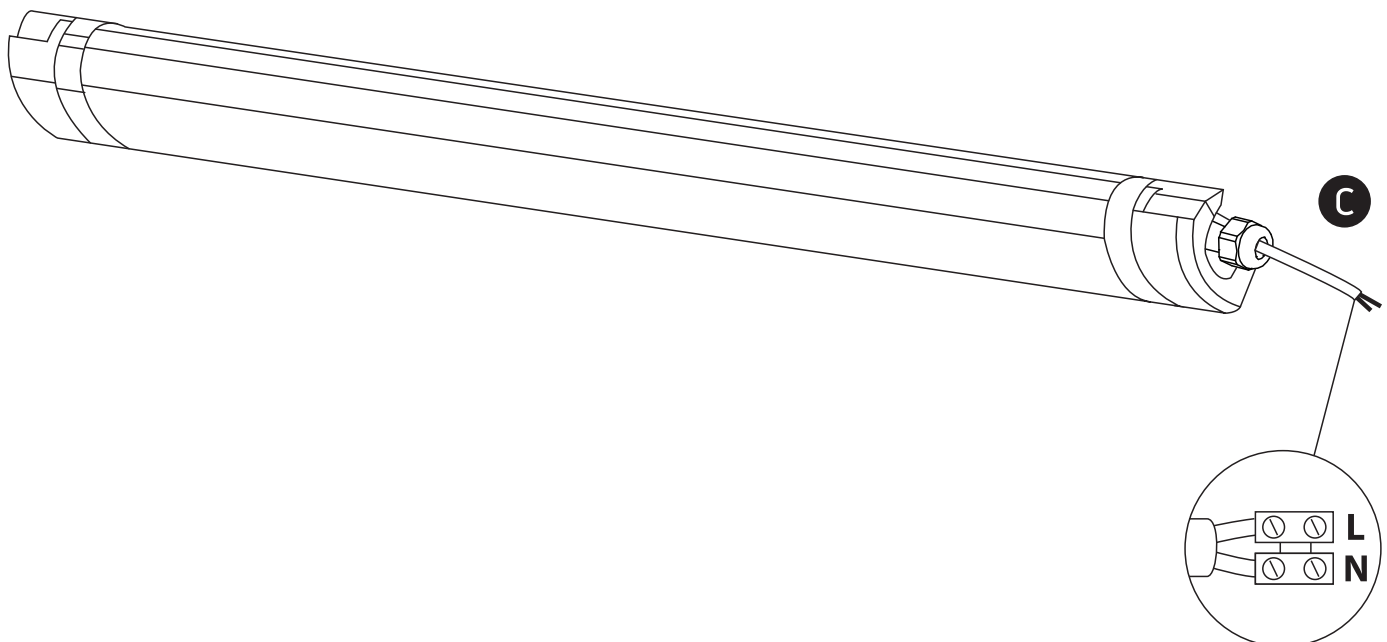

Warnings:

1. Make sure that the product is installed properly before connecting to electricity.
2. Do not cover the fitting.
3. Maintenance and installation should only be carried out by a professional electrician.