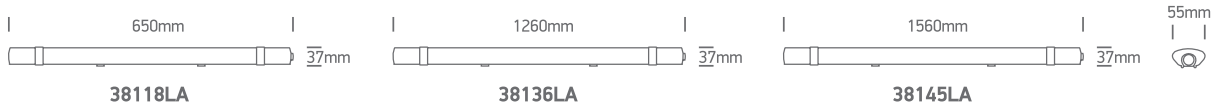

INSTALLATION MANUAL

38118LA, 38136LA, 38145LA

ecolight

80
CRI

100-240V | SMD 2835 | 18W / 36W / 45W | 50/60Hz | IP65 | PC

Complete with driver

one
LIGHT

A