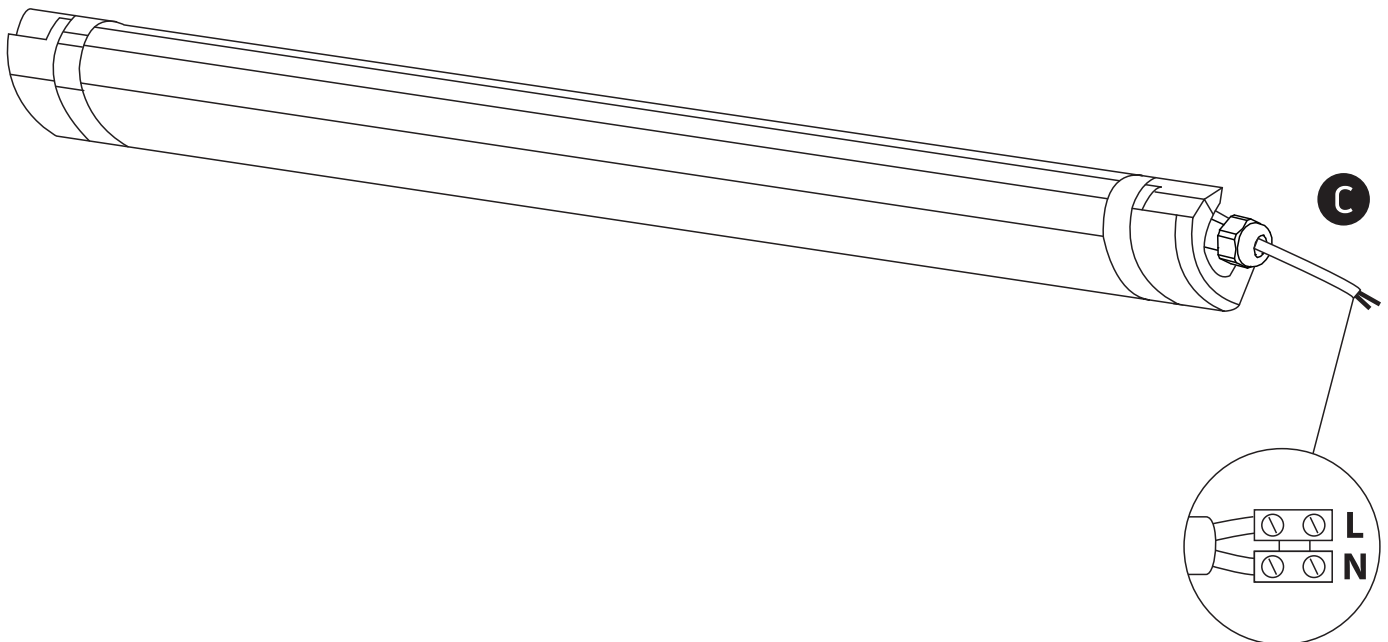

Warnings:

1. Make sure that the product is installed properly before connecting to electricity.
2. Do not cover the fitting.
3. Maintenance and installation should only be carried out by a professional electrician.