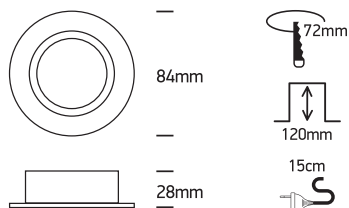

INSTALLATION MANUAL

11105A1

100-240V | MR16 | GU10 | 10W | IP20 | Aluminium | Adjustable

Warnings:

1. Make sure that the product is installed properly before connecting to electricity.
2. Do not cover the fitting.
3. Maintenance and installation should only be carried out by a professional electrician.