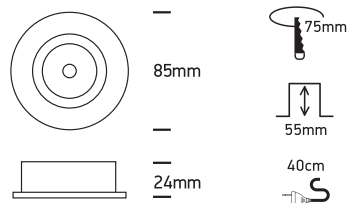

INSTALLATION MANUAL

11105

12V | MR16 | GU5,3 | 50W | IP20 | Die cast | Adjustable

one
LIGHT

Warnings:

1. Make sure that the product is installed properly before connecting to electricity.
2. Do not cover the fitting.
3. Maintenance and installation should only be carried out by a professional electrician.