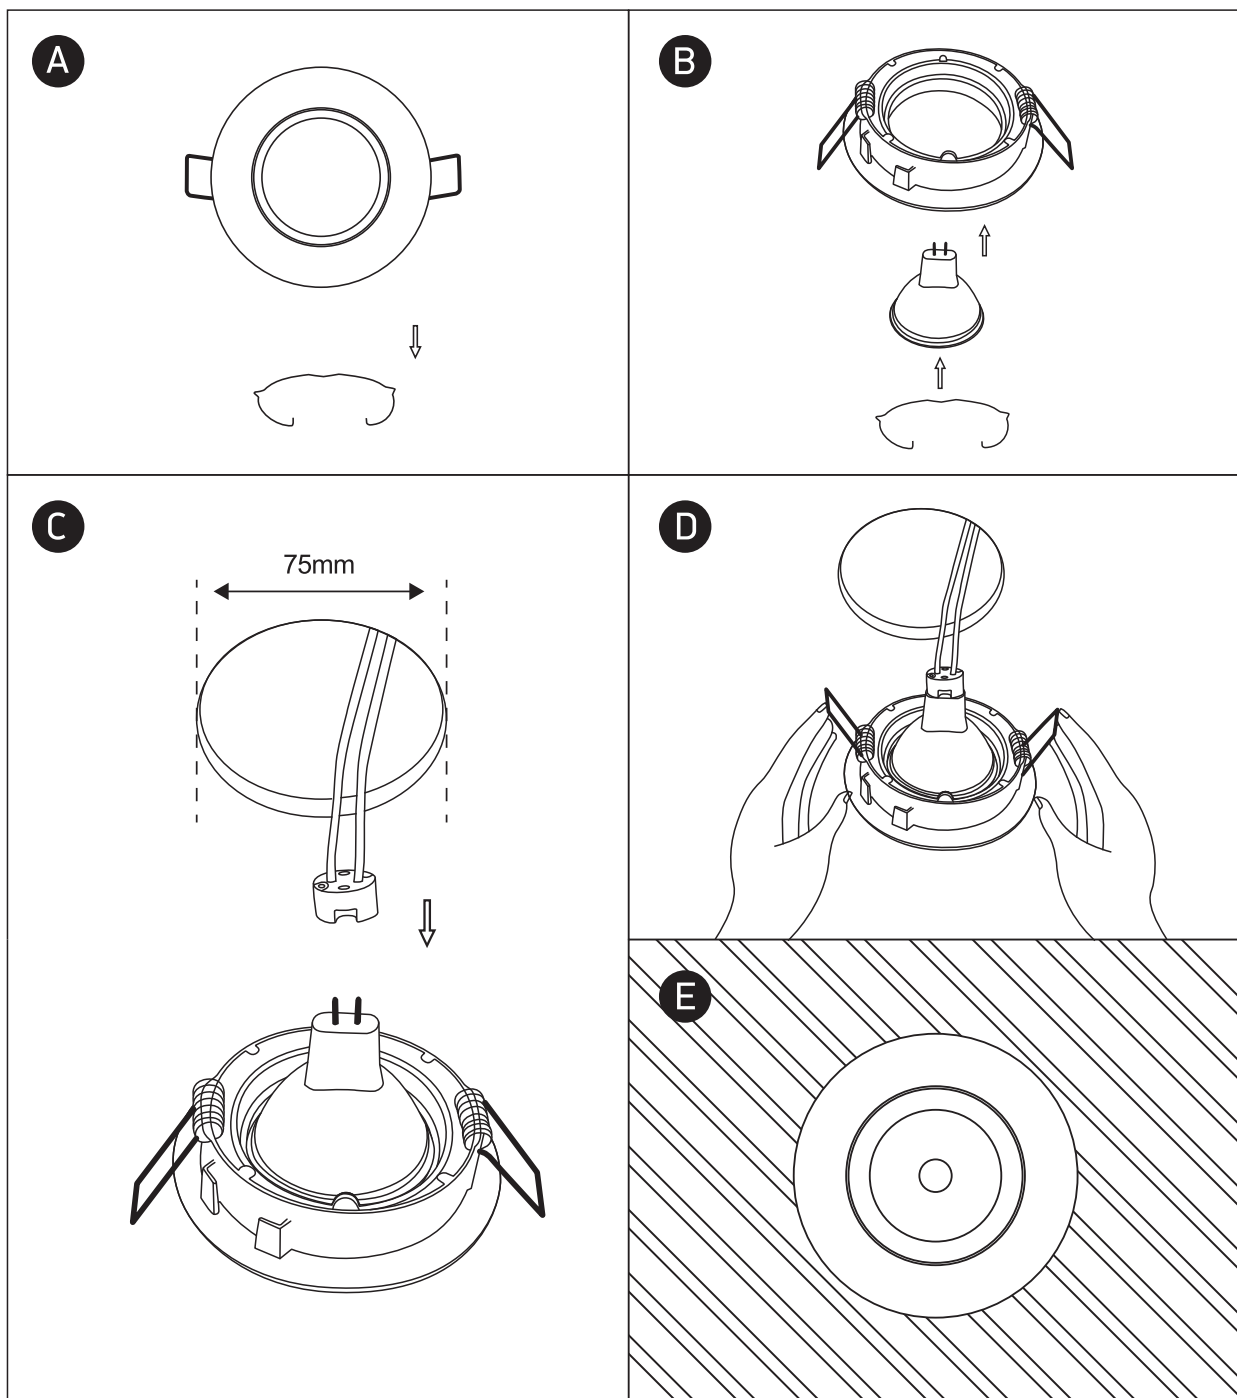

INSTALLATION MANUAL

11105

12V | MR16 | GU5,3 | 50W | IP20 | Die cast | Adjustable

one
LIGHT

Warnings:

1. Make sure that the product is installed properly before connecting to electricity.
2. Do not cover the fitting.
3. Maintenance and installation should only be carried out by a professional electrician.