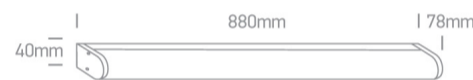

16 Bathroom &amp; Mirror&gt;The Mirror T5 Range For T5 14W/21W Fluorescent

**38121D/C**

21W T5 fitting ideal for installation above the bathroom mirror, IP44.

Complete with electronic ballast.

Complies with standard EN60598-1 and any other specific standards.

## Dimensions

Gear

16 Bathroom & Mirror

The Mirror T5 Range For T5 14W/21W Fluorescent

38121D/C

Chrome

Die Cast

Acrylic

Shape	Rectangular
Length	880mm
Width	78mm
Height	40mm
Surface Wall	Yes
Indoor	Yes
Adjustable	No