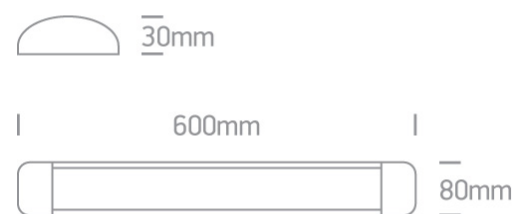

11 Office & Kitchen>The LED Linear Range

38120L/W/C

20W LED fitting ideal for office installation, IP20.

Supplied with non-dimmable LED driver.

Complies with standard EN60598-1 and any other specific standards.

Downloads

Dimensions

Accessories

050090

Physical Specification

Item Group

11 Office & Kitchen

Family

PC

Shape	Rectangular
Length	600mm
Width	80mm
Height	30mm
Surface Ceiling	Yes
Indoor	Yes

Electrical Characteristics

Gear	Built In
Fitting + Driver	
Input Voltage	220-240V
50 Hz	Yes
60 Hz	Yes
Safety Class	
Power(Watts)	20W
IP Rating	IP20
Light Source	LED built in
Dimmable	No
F Mark	

Illumination Data

Colour Temperature	4000K
Lumen Output	1800lm
Light Efficiency	90lm/W
CRI	80
Illumination Diagram	

Packing Info

Box Length	62cm
Box Width	13,5cm
Box Height	3,5cm
Box Weight	0.541kg
Pcs/Carton	12
Barcode	5291889052197
HS Code	9405409900