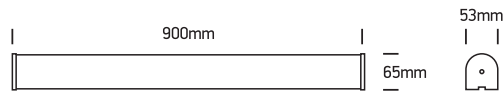

INSTALLATION MANUAL

38115C, 38120C

ecolight

80
CRI

Complete with driver.

38115C: 230V | SMD 2835 | 15W | IP44 | Aluminium + PC

38120C: 230V | SMD 2835 | 20W | IP44 | Aluminium + PC

one
LIGHT