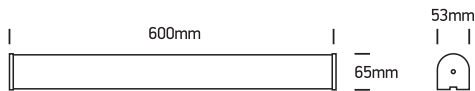

INSTALLATION MANUAL

38115C, 38120C

ecolight

80
CRI

Complete with driver.

38115C: 230V | SMD 2835 | 15W | IP44 | Aluminium + PC

38120C: 230V | SMD 2835 | 20W | IP44 | Aluminium + PC

one
LIGHT