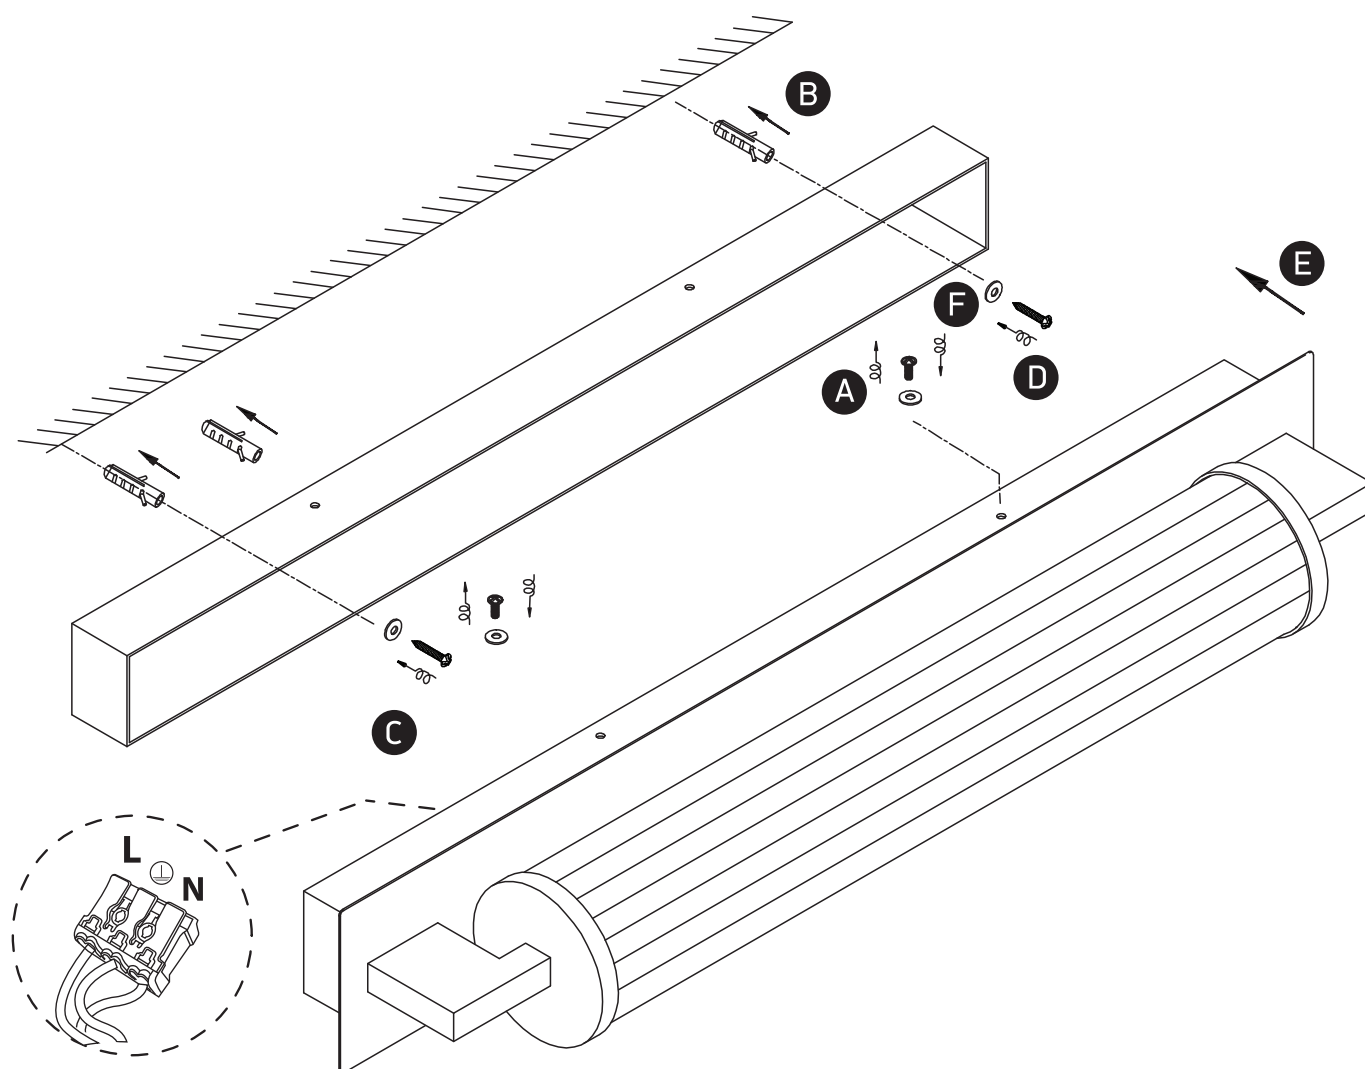

INSTALLATION MANUAL

38118N

ecolight

230V | SMD 2835 | 18W | IP44 | Aluminium + glass
Complete with 500mA driver.

80
CRI

Warnings:

1. Make sure that the product is installed properly before connecting to electricity.
2. Do not cover the fitting.
3. Maintenance and installation should only be carried out by a professional electrician.