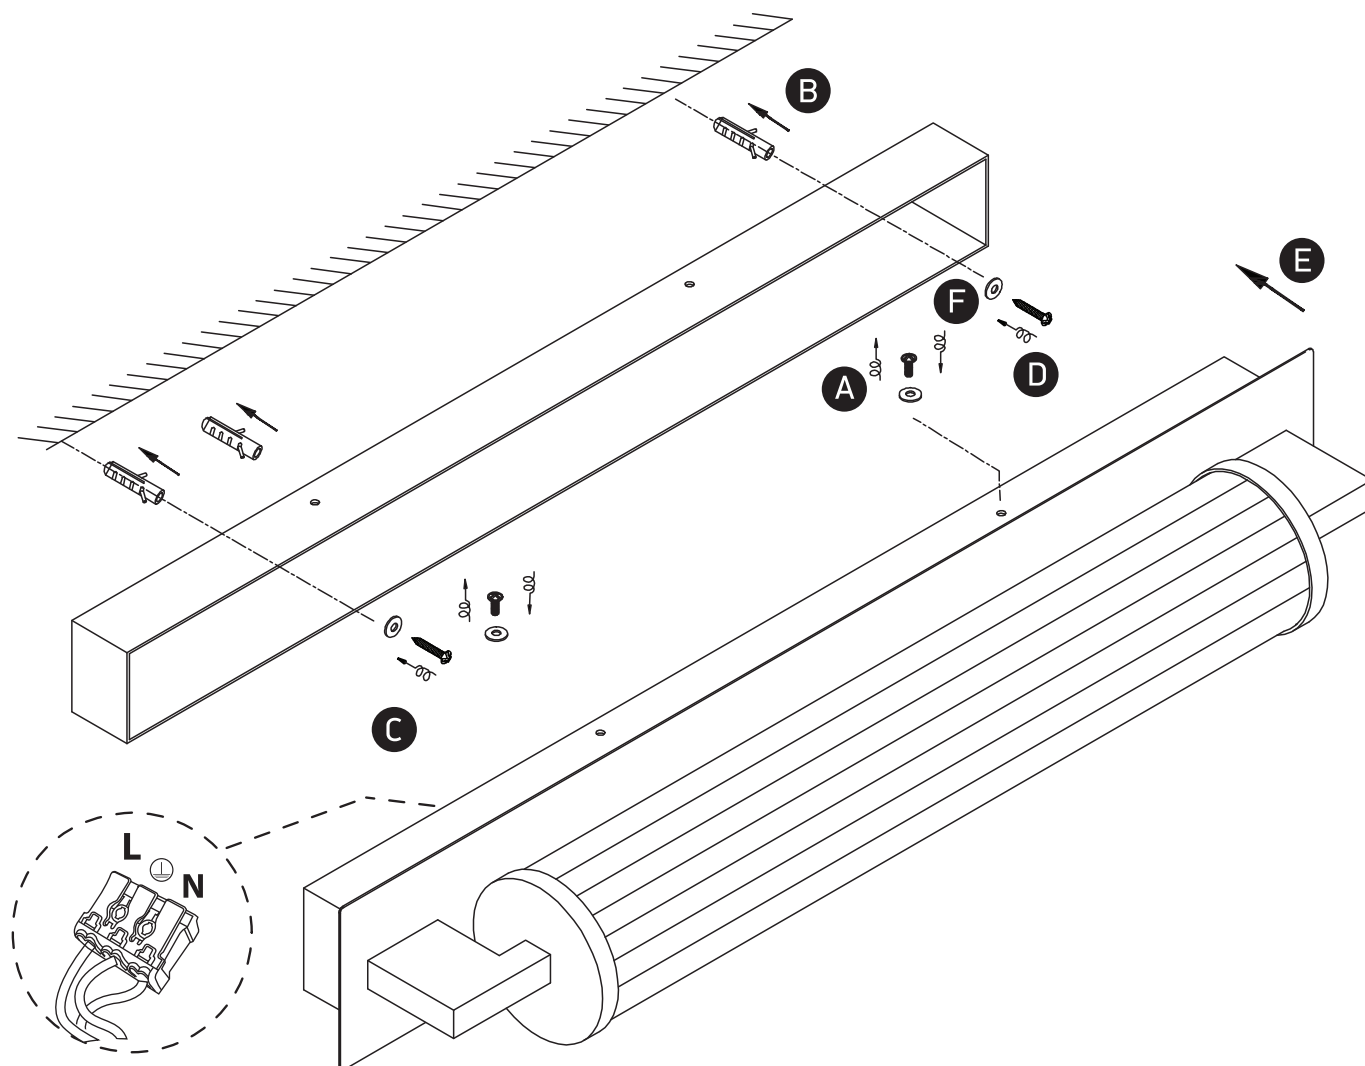

INSTALLATION MANUAL

38118N

ecolight

230V | SMD 2835 | 18W | IP44 | Aluminium + glass
Complete with 500mA driver.

80
CRI

Warnings:

1. Make sure that the product is installed properly before connecting to electricity.
2. Do not cover the fitting.
3. Maintenance and installation should only be carried out by a professional electrician.