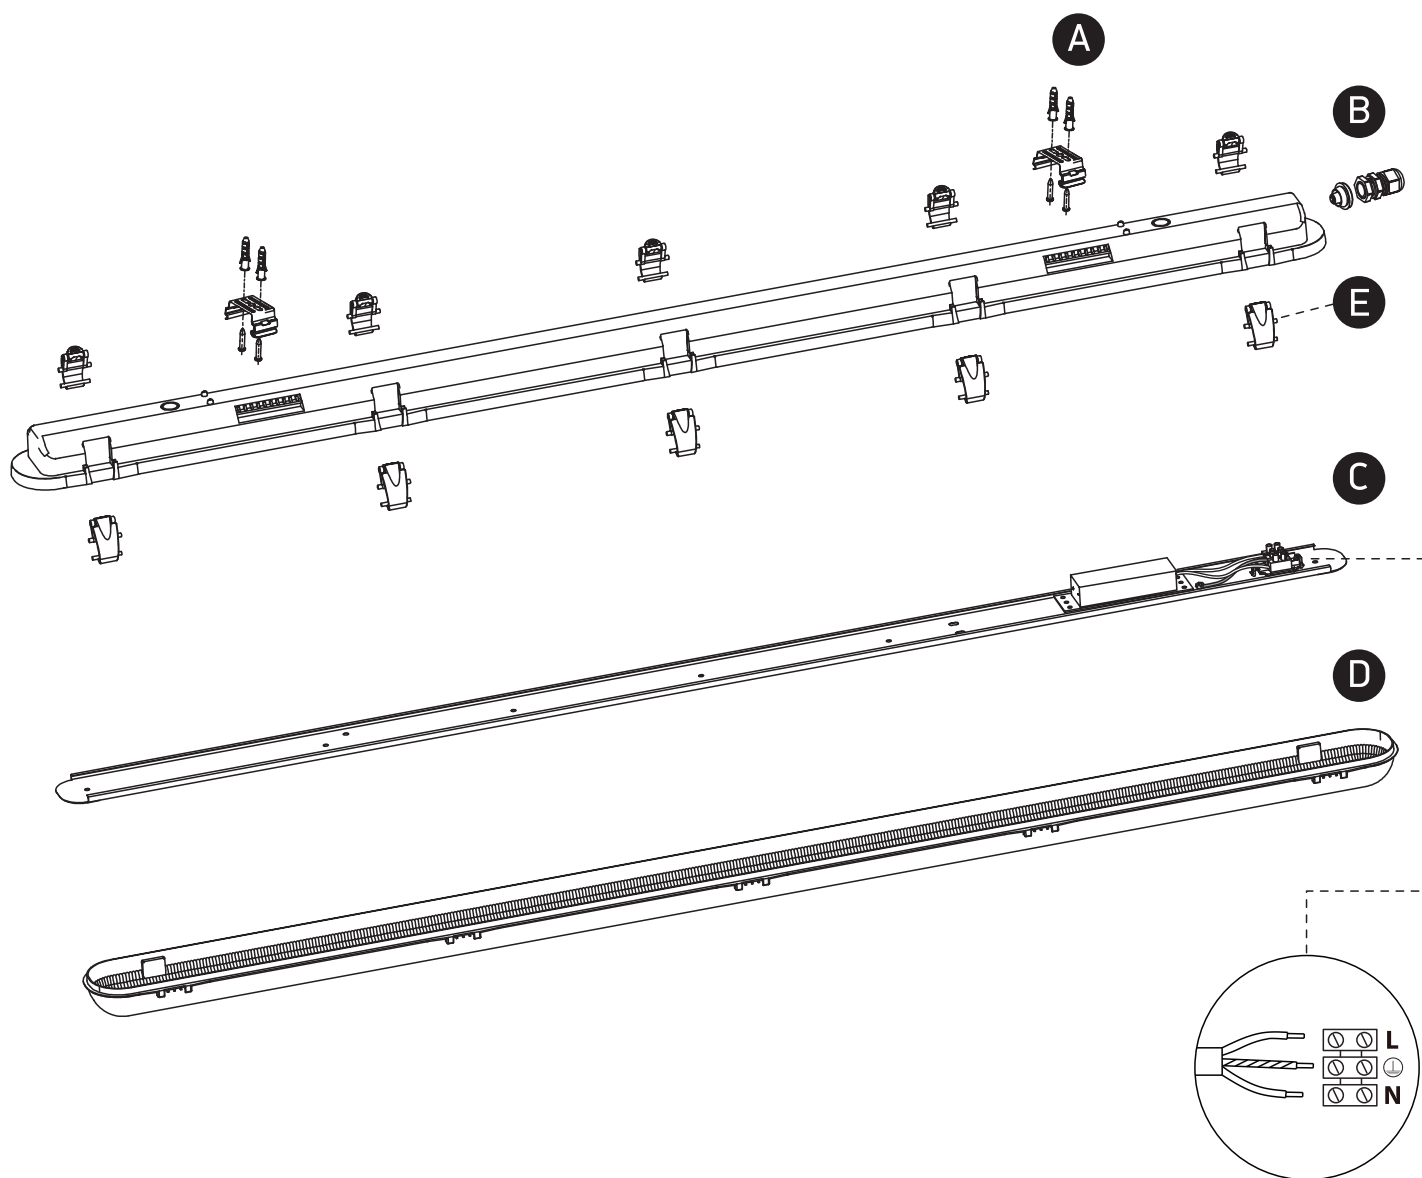

INSTALLATION MANUAL

38118M, 38136M, 38158M

80 CRI

Complete with driver / Stainless steel clips

38118M: 15W | SMD 2835 | 230V | PC + opal PC diffuser

38136M: 30W | SMD 2835 | 230V | PC + opal PC diffuser

38158M: 40W | SMD 2835 | 230V | PC + opal PC diffuser

one
LIGHT

Warnings:

1. Make sure that the product is installed properly before connecting to electricity.
2. Do not cover the fitting.
3. Maintenance and installation should only be carried out by a professional electrician.