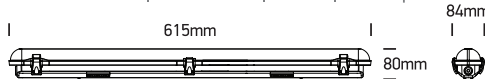

## 38118M, 38136M, 38158M

80 CRI

Complete with driver / Stainless steel clips

38118M: 15W | SMD 2835 | 230V | PC + opal PC diffuser

38136M: 30W | SMD 2835 | 230V | PC + opal PC diffuser

38158M: 40W | SMD 2835 | 230V | PC + opal PC diffuser