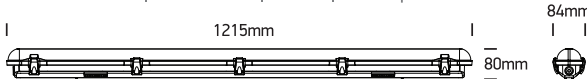

## 38118M, 38136M, 38158M

80 CRI

Complete with driver / Stainless steel clips

38118M: 15W | SMD 2835 | 230V | PC + opal PC diffuser

38136M: 30W | SMD 2835 | 230V | PC + opal PC diffuser

38158M: 40W | SMD 2835 | 230V | PC + opal PC diffuser