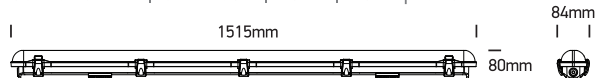

## 38118M, 38136M, 38158M

80 CRI

Complete with driver / Stainless steel clips

38118M: 15W | SMD 2835 | 230V | PC + opal PC diffuser

38136M: 30W | SMD 2835 | 230V | PC + opal PC diffuser

38158M: 40W | SMD 2835 | 230V | PC + opal PC diffuser