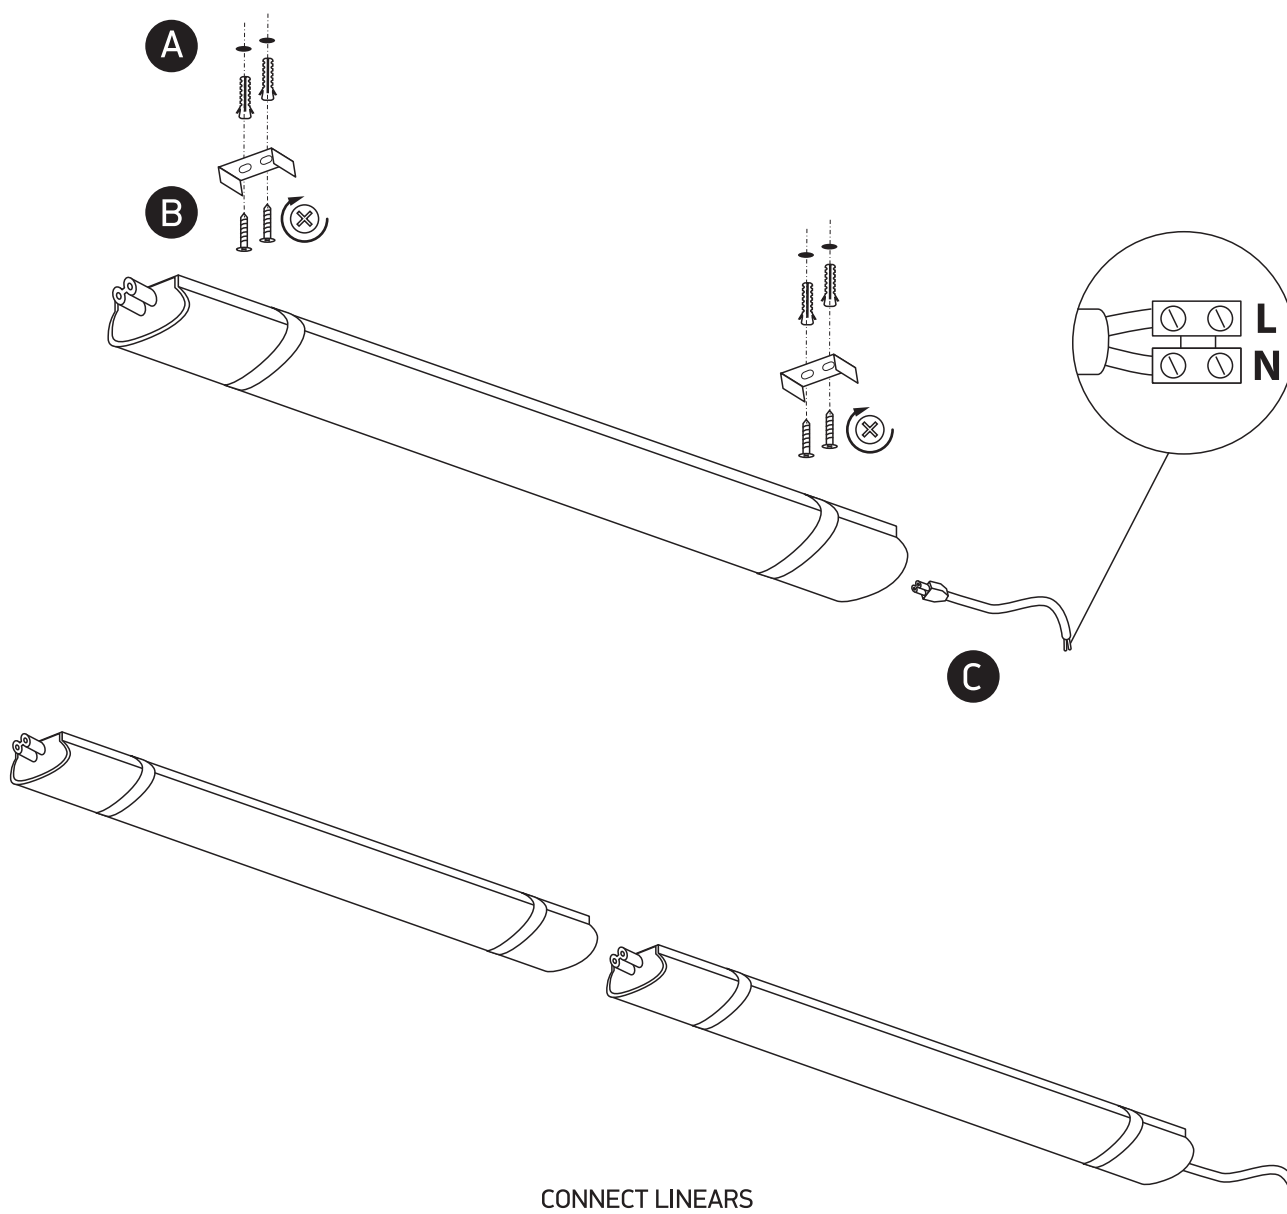

INSTALLATION MANUAL

38118LC, 38136LC

ecolight

80
CRI

100-240V | SMD 2835 | 18W / 36W | 50/60Hz | IP65 | PC

Complete with driver

one
LIGHT

CONNECT LINEARS

38118LC connect 20 fittings maximum / 38136LC connect 10 fittings maximum.

Warnings:

1. Make sure that the product is installed properly before connecting to electricity.
2. Do not cover the fitting.
3. Maintenance and installation should only be carried out by a professional electrician.