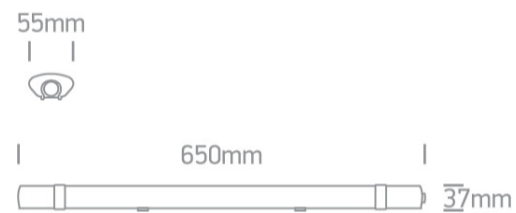

21 Industrial &amp; Floodlights&gt;The IP65 LED Slim Range PC

38118LA/D

IP65 slim LED fitting .

Stainless steel clips included.

Polycarbonate body and diffuser.

Supplied with non-dimmable LED driver.

Complies with standard EN60598-1 and any other specific standards.

## Dimensions

## Physical Specification

Item Group	21 Industrial & Floodlights
Family	The IP65 LED Slim Range PC
Order Code	38118LA/D
Colour	White
Material	PC
Diffuser Material	PC
Shape	Rectangular
Length	650mm
Width	65mm
Height	37mm
Surface Ceiling	Yes
Surface Wall	Yes
Indoor	Yes
Outdoor	Yes
Adjustable	No
IK Rating	8

## Packing Info

Box Length

66cm

Box Width

9,5cm

Box Height

9,2cm

Box Weight