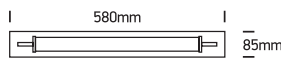

INSTALLATION MANUAL

38118K

ecolight

230V | SMD 2835 | 18W | IP44 | Aluminium + glass

80
CRI

Complete with 700mA driver.

Warnings:

1. Make sure that the product is installed properly before connecting to electricity.
2. Do not cover the fitting.
3. Maintenance and installation should only be carried out by a professional electrician.