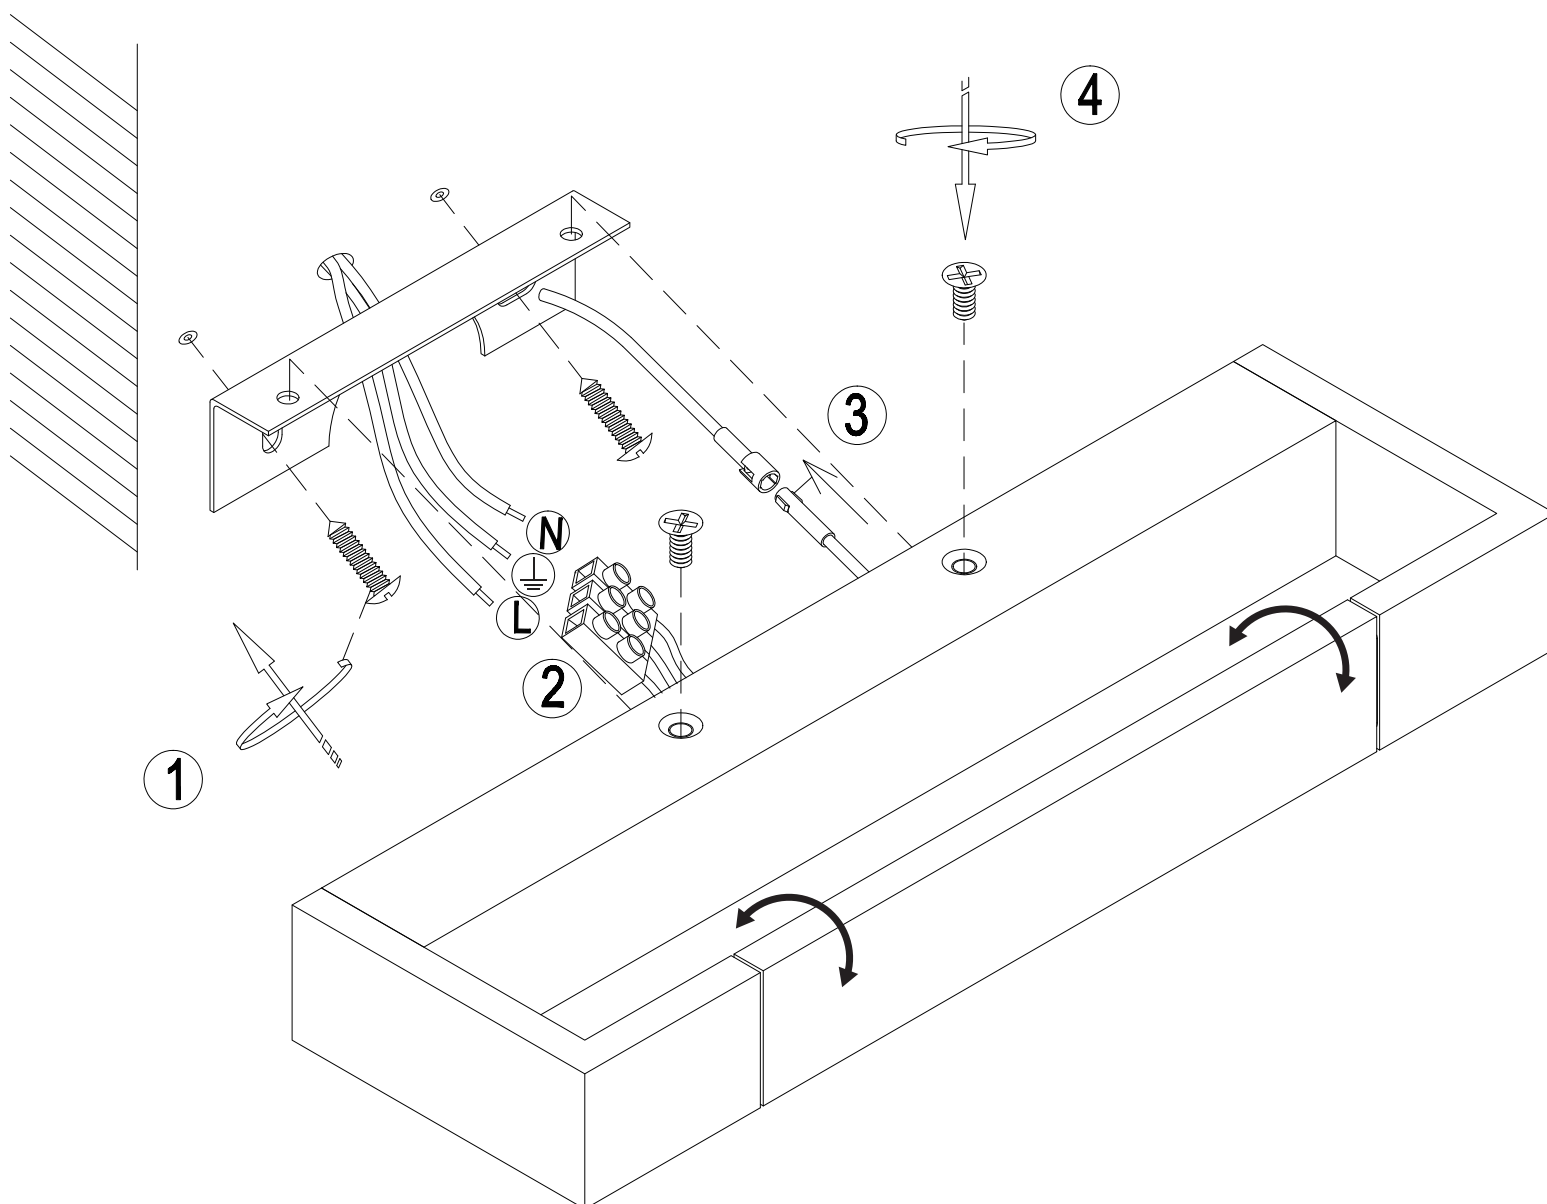

INSTALLATION MANUAL

38118C

LED BUILT IN |  |  |  ADJUSTABLE | 80 CRI | CE ENEC UKCA |  ROHS |  |  RECYCLABLE

230V | 18W | SMD 2835 | IP44 | Aluminium + acrylic

one
LIGHT

 |  | L70B50
36000 Hrs

Complete with driver 600mA.