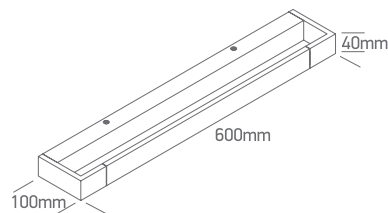

INSTALLATION MANUAL

38118C

LED BUILT IN |  |  |  ADJUSTABLE | 80 CRI | CE ENEC UKCA |  ROHS |  |  RECYCLABLE

230V | 18W | SMD 2835 | IP44 | Aluminium + acrylic

one
LIGHT

 |  | L70B50
36000 Hrs

Complete with driver 600mA.