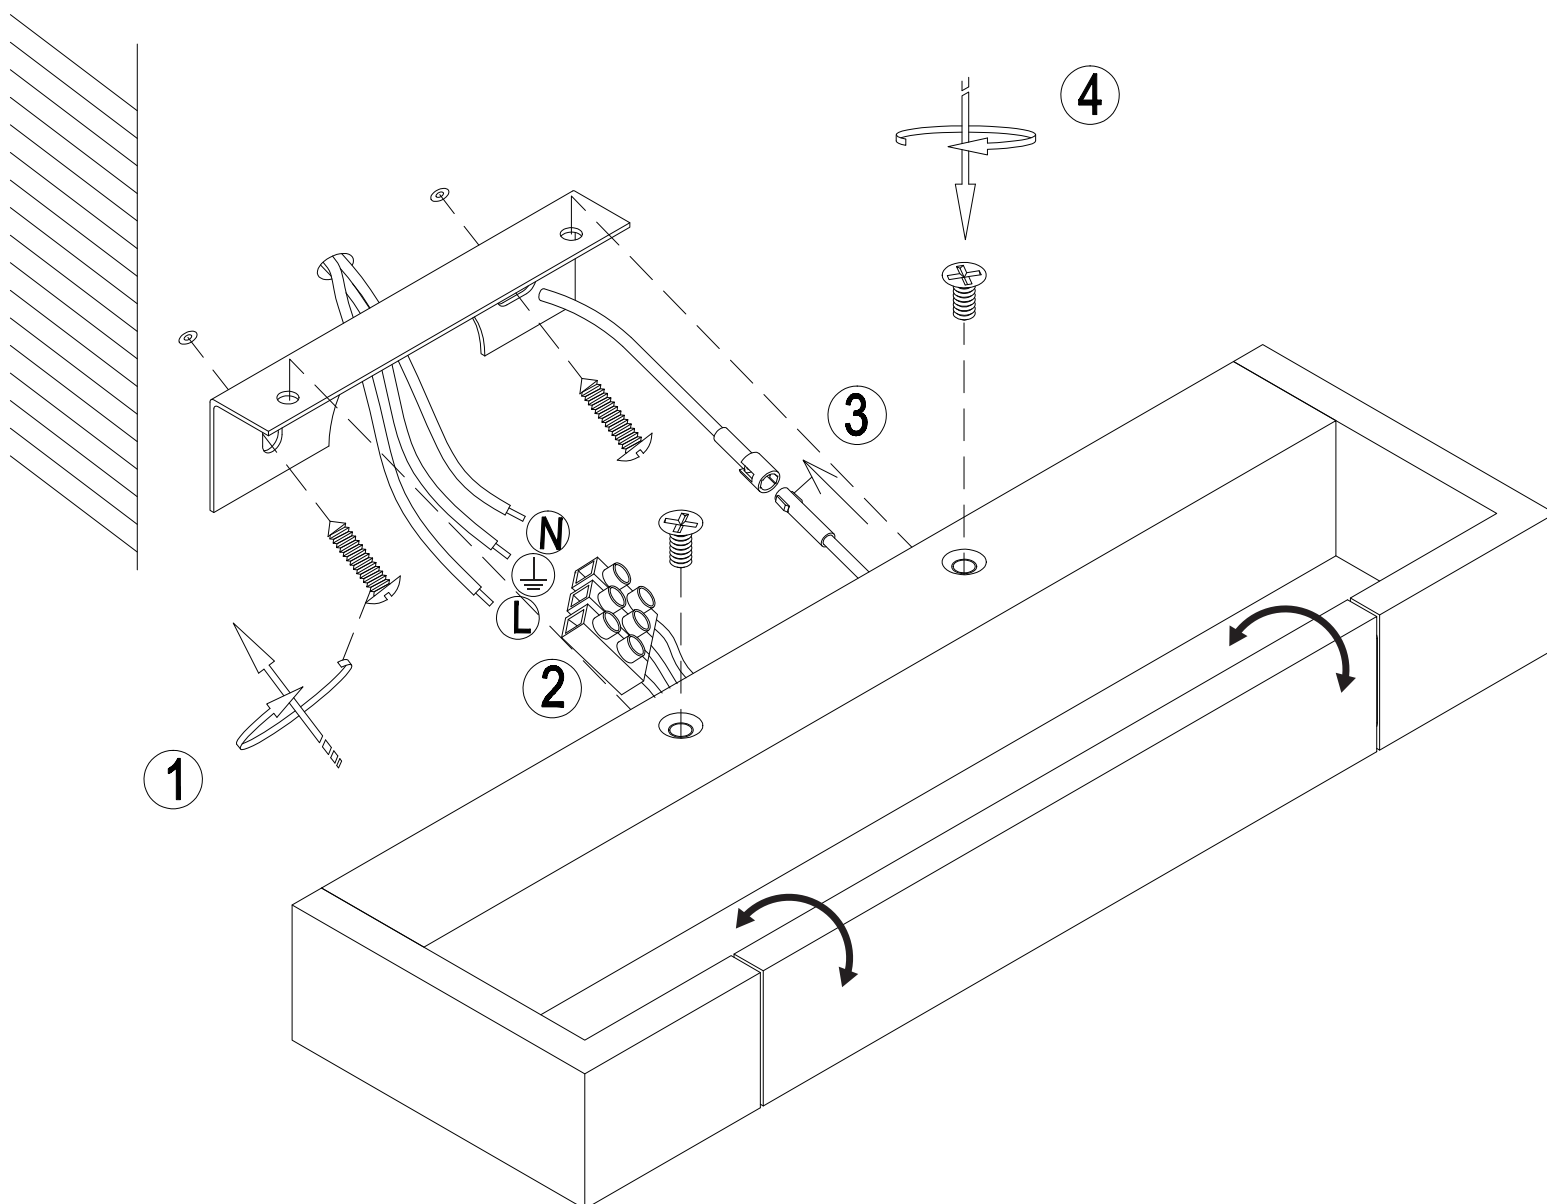

INSTALLATION MANUAL

38118C

LED BUILT IN |  |  ADJUSTABLE | 80 CRI | CE ENEC UK ROHS   

230V | 18W | SMD 2835 | IP44 | Aluminium + acrylic

one
LIGHT

 |  | L70B50
36000 Hrs

Complete with driver 600mA.

Warnings: