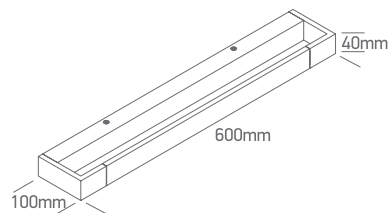

INSTALLATION MANUAL

38118C

LED BUILT IN |  |  ADJUSTABLE | 80 CRI | CE ENEC UK ROHS   

230V | 18W | SMD 2835 | IP44 | Aluminium + acrylic

one
LIGHT

 |  | L70B50
36000 Hrs

Complete with driver 600mA.

Warnings: