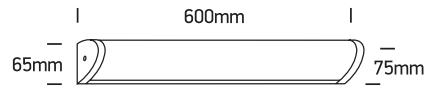

INSTALLATION MANUAL

38116P

ecolight

80
CRI

230V | SMD 2835 | 16W | IP44 | Aluminium + PC
Complete with 120mA driver.

one
LIGHT

Warnings:

1. Make sure that the product is installed properly before connecting to electricity.
2. Do not cover the fitting.
3. Maintenance and installation should only be carried out by a professional electrician.