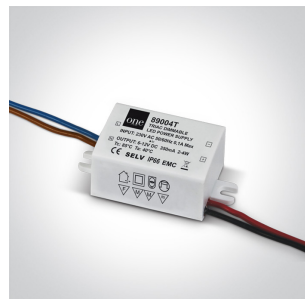

04 Recessed Spots Adjustable LED>The 3W Mini Lighter

11103K/B/W

3W LED Dark Light Recessed adjustable spot, IP20.

Requires 350mA driver.

Complies with standard EN60598-1 and any other specific standards.

Downloads

Dimensions

Must be ordered separately

89004

89004T

Physical Specification

Item Group

04 Recessed Spots Adjustable LED

Family

The 3W Mini Lighter

Order Code

11103K/B/W

Colour

Black

Material

Aluminium

Shape

Circular

Height	52mm
Diameter	52mm
Cutout Hole Diameter	42mm
Recessed Ceiling	Yes
Depth Required	60mm
Indoor	Yes
Adjustable	1 Direction

Electrical Characteristics

Fitting

Input Type	Constant Current
Input Current	350mA
Voltage	8,4V
Safety Class	
Power(Watts)	3W
IP Rating	IP20
Light Source	LED built in
LED Type	COB
LED Brand	Bridgelux
LED Number	1
Cable Length	40cm
F Mark	