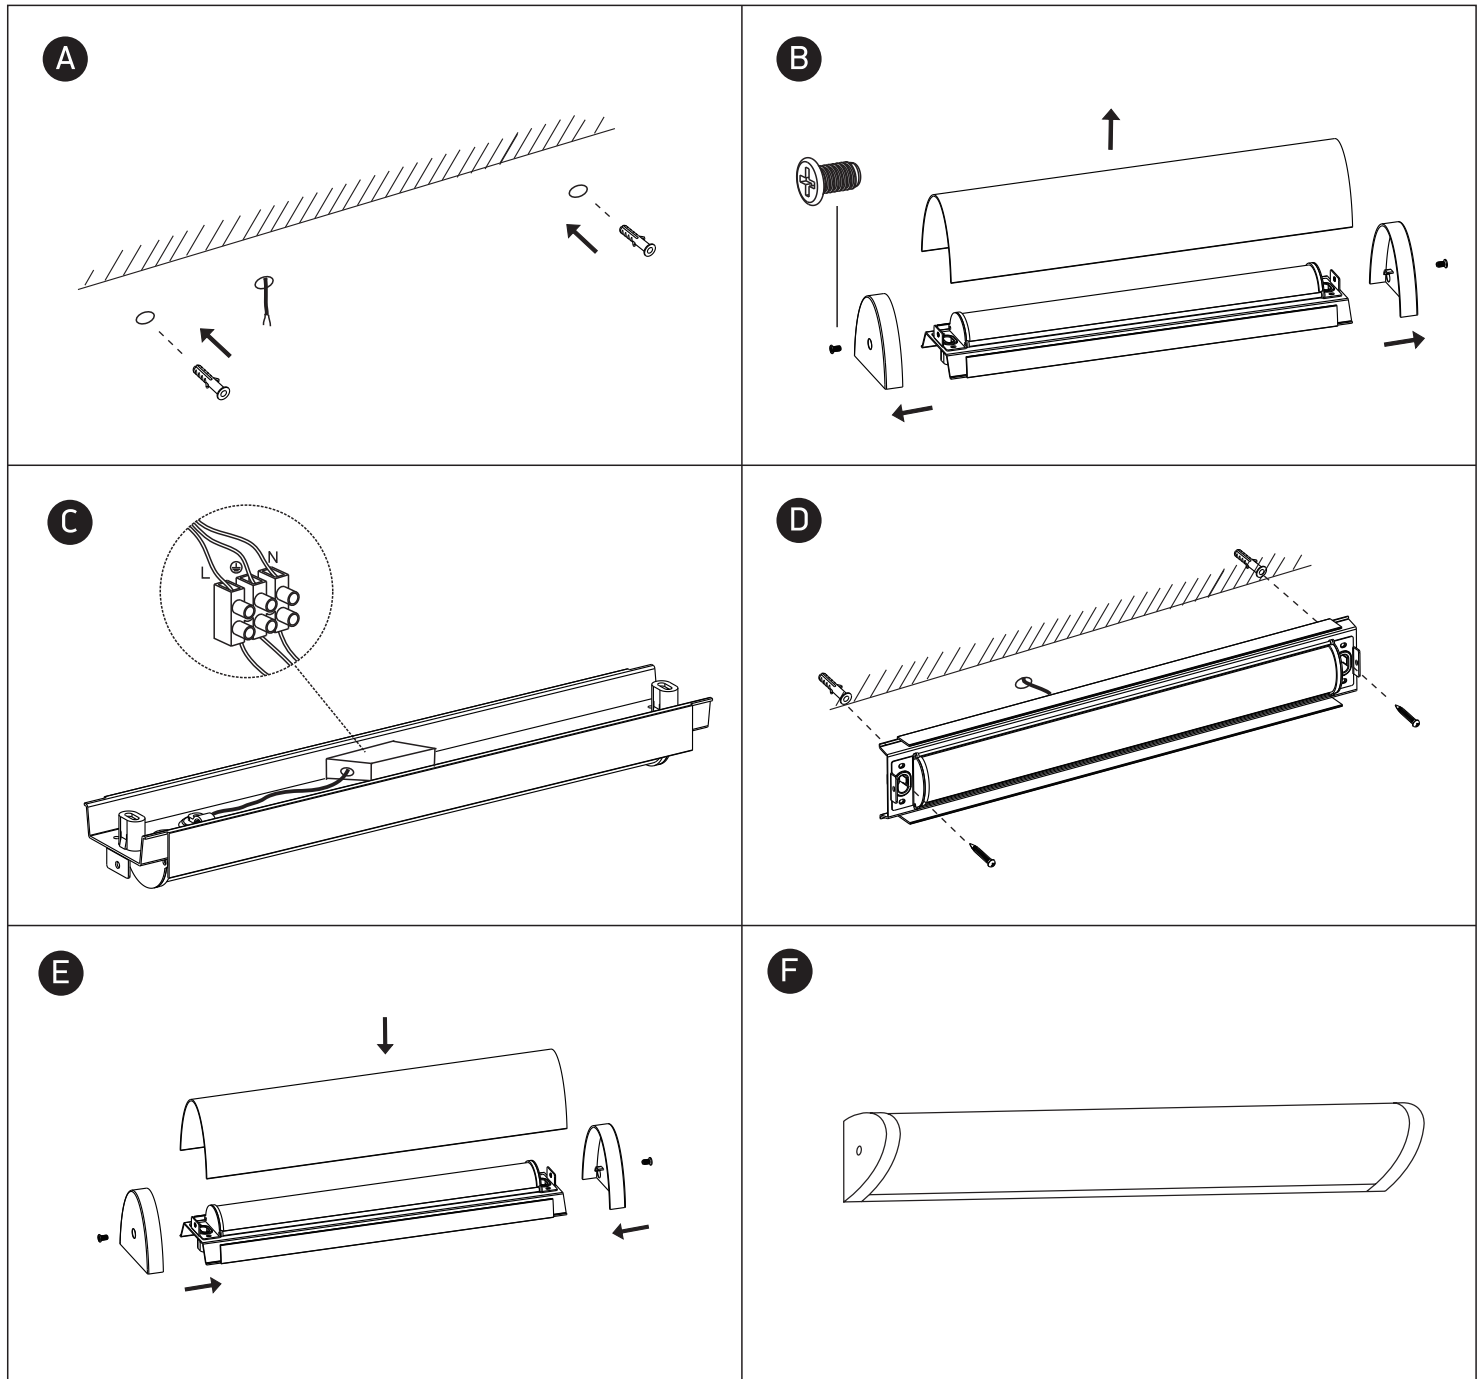

# INSTALLATION MANUAL

38116P

**ecolight**

80  
CRI

230V | SMD 2835 | 16W | IP44 | Aluminium + PC  
Complete with 120mA driver.

**one**  
LIGHT