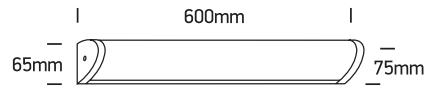

# INSTALLATION MANUAL

38116P

**ecolight**

80  
CRI

230V | SMD 2835 | 16W | IP44 | Aluminium + PC  
Complete with 120mA driver.

**one**  
LIGHT