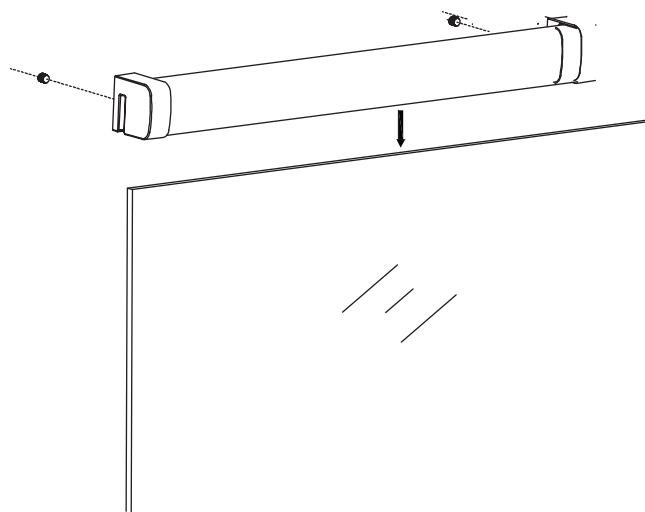

INSTALLATION MANUAL

38115D

230V | SMD 2835 | 15W | Clip on mirror | IP44 | Plastic
 It can be installed on wall, mirrors & cabinets.
 Complete with 150mA driver.

A Mirror Clip

B Mirror Cabinet

C Wall Mounted