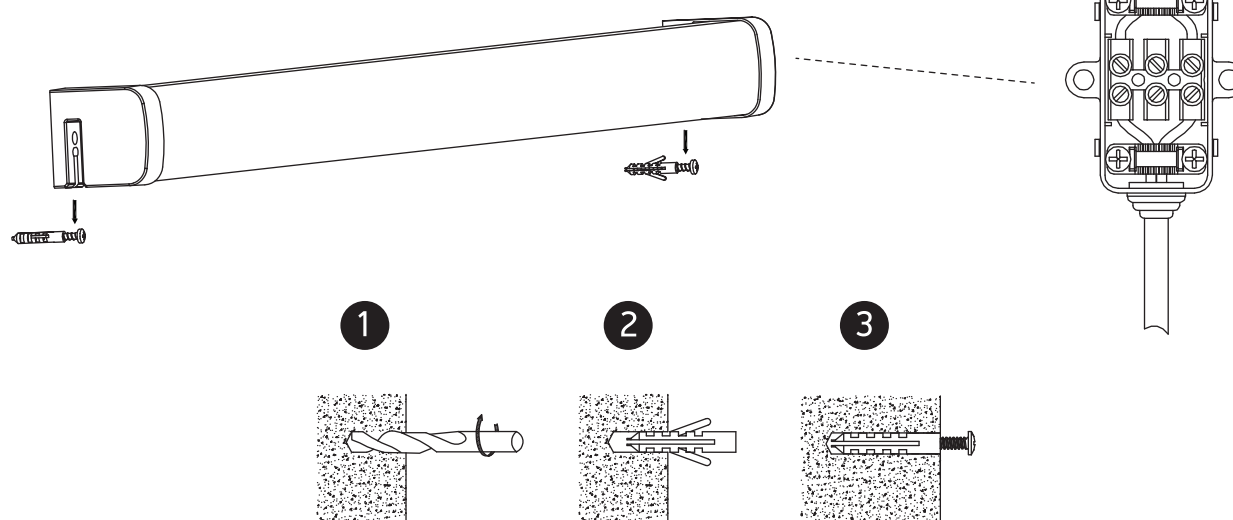

INSTALLATION MANUAL

38115D

230V | SMD 2835 | 15W | Clip on mirror | IP44 | Plastic
 It can be installed on wall, mirrors & cabinets.
 Complete with 150mA driver.

A Mirror Clip

B Mirror Cabinet

C Wall Mounted