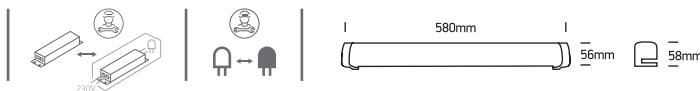

INSTALLATION MANUAL

38115D

230V | SMD 2835 | 15W | Clip on mirror | IP44 | Plastic
 It can be installed on wall, mirrors & cabinets.
 Complete with 150mA driver.

A Mirror Clip

B Mirror Cabinet

C Wall Mounted