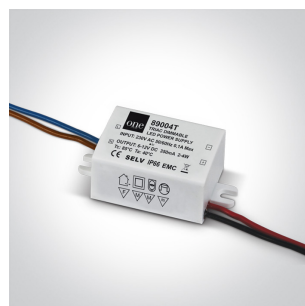

04 Recessed Spots Adjustable LED>The Dark Light Range

11103D/G/C

3W LED Dark Light Recessed adjustable spot, IP20.

Requires 350mA driver.

Complies with standard EN60598-1 and any other specific standards.

Downloads

Dimensions

Gallery

Must be ordered separately

89004

89004T

Physical Specification

| | |
|----------------------|----------------------------------|
| Item Group | 04 Recessed Spots Adjustable LED |
| Family | The Dark Light Range |
| Order Code | 11103D/G/C |
| Colour | Grey |
| Material | Aluminium |
| Shape | Circular |
| Height | 78mm |
| Diameter | 100mm |
| Cutout Hole Diameter | 90mm |
| Recessed Ceiling | Yes |
| Depth Required | 90mm |
| Indoor | Yes |
| Adjustable | 1 Direction |

Electrical Characteristics

Fitting

| | |
|---------------|---|
| Input Type | Constant Current |
| Input Current | 350mA |
| Safety Class |  |
| Power(Watts) | 3W |
| IP Rating | IP20 |
| Light Source | LED built in |
| LED Number | 1 |
| Cable Length | 40cm |
| F Mark |  |