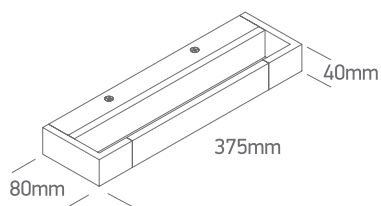

INSTALLATION MANUAL

38114R

230V | 14W | SMD 2835 | IP44 | Aluminium + acrylic

one
LIGHT

Complete with driver 600mA.

Warnings:

1. Make sure that the product is installed properly before connecting to electricity.
2. Do not cover the fitting.
3. Maintenance and installation should only be carried out by a professional electrician.