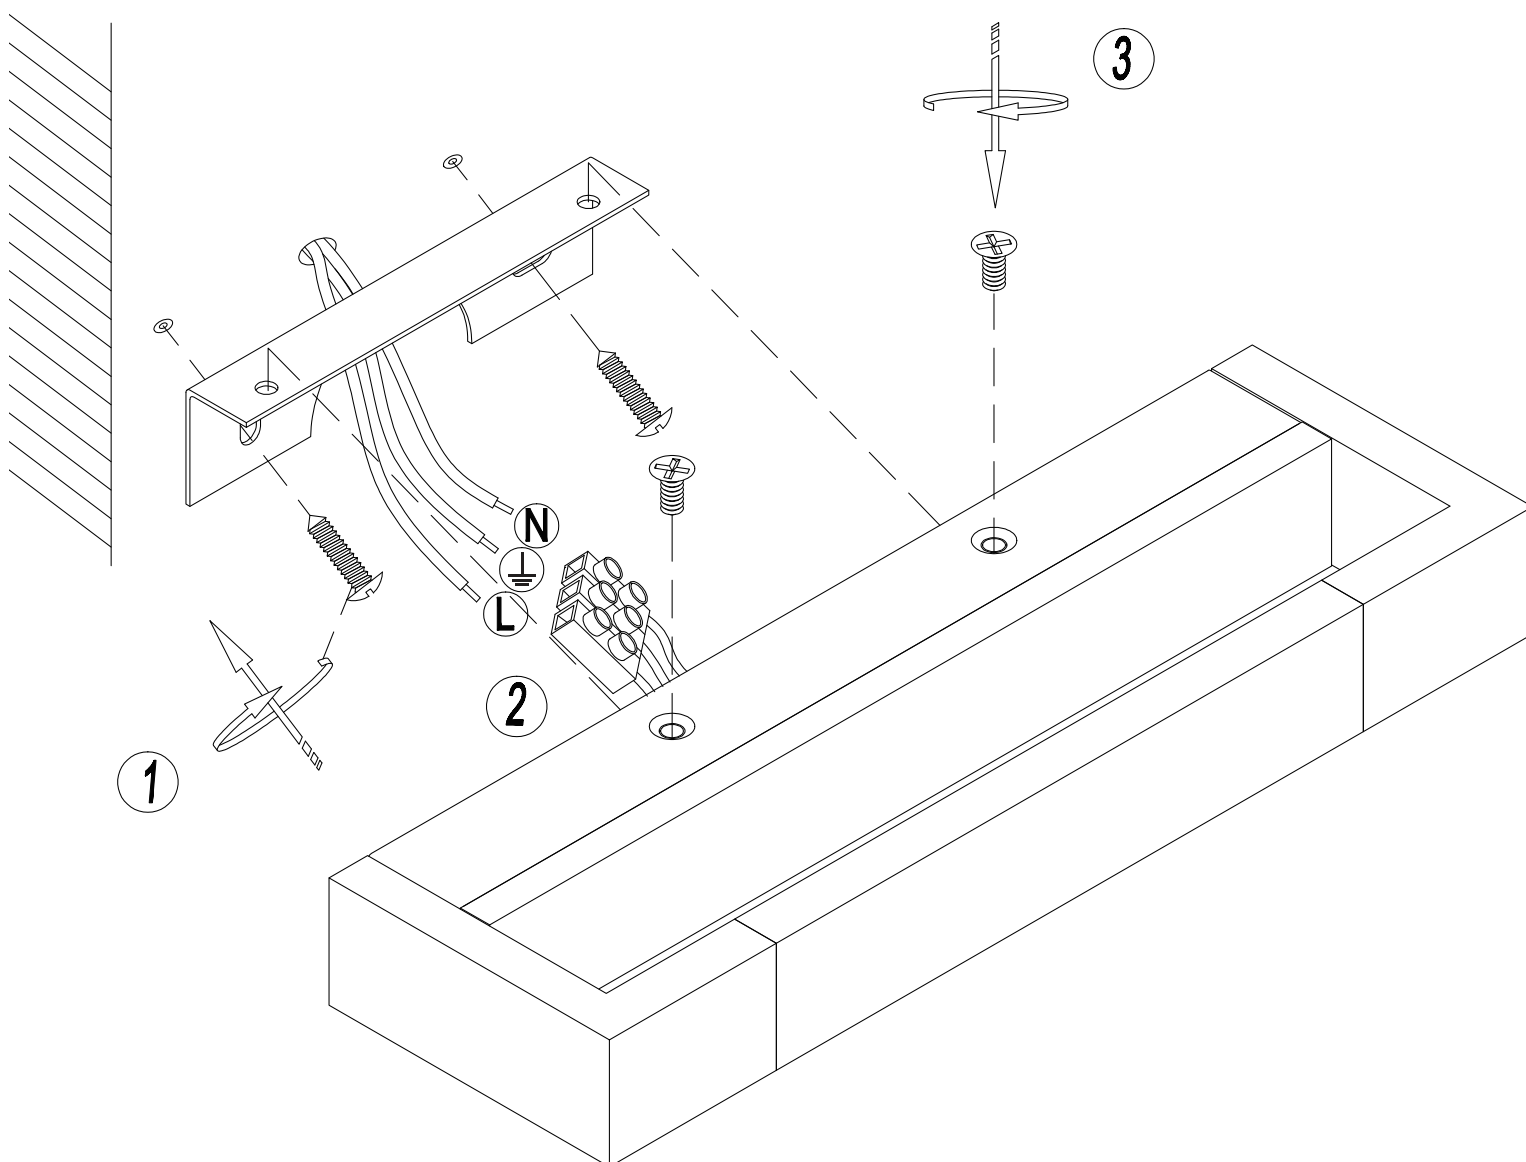

INSTALLATION MANUAL

38114R

230V | 14W | SMD 2835 | IP44 | Aluminium + acrylic

one
LIGHT

Complete with driver 600mA.

Warnings:

1. Make sure that the product is installed properly before connecting to electricity.
2. Do not cover the fitting.
3. Maintenance and installation should only be carried out by a professional electrician.