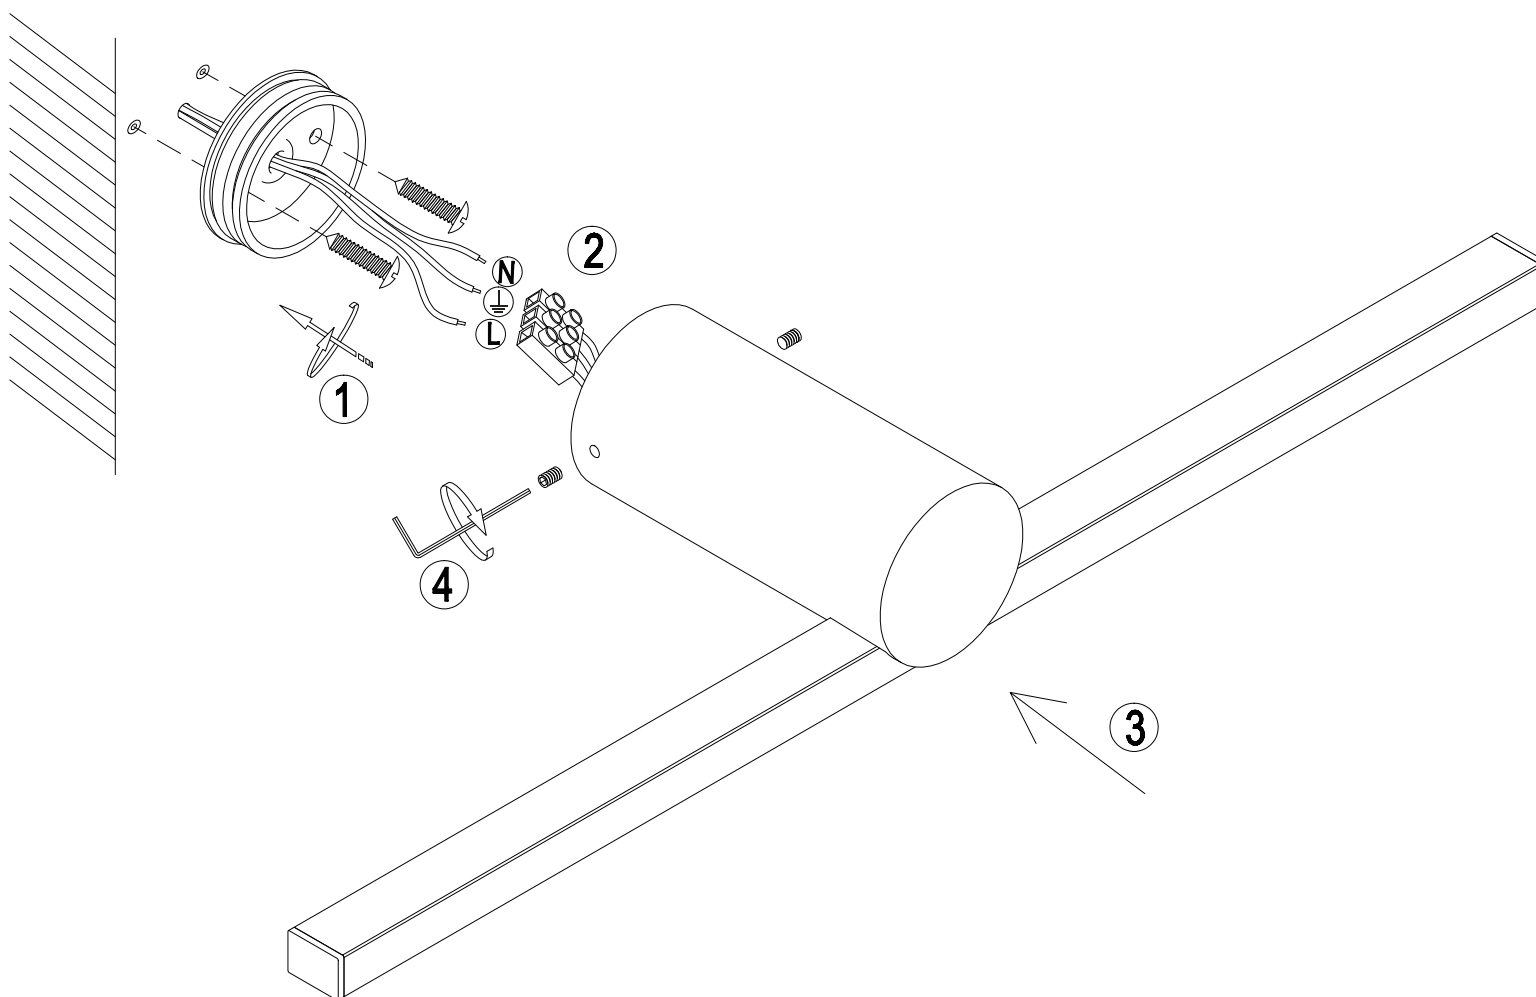

INSTALLATION MANUAL

38114N

LED BUILT IN     80 CRI |        

230V | 14W | SMD 2835 | IP44 | Aluminium + PC

one
LIGHT

L70B50
36000 Hrs

Complete with driver 300mA.

Warnings: