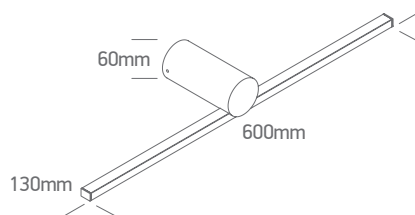

INSTALLATION MANUAL

38114N

LED BUILT IN     80 CRI |        

230V | 14W | SMD 2835 | IP44 | Aluminium + PC

one
LIGHT

L70B50
36000 Hrs

Complete with driver 300mA.

Warnings: