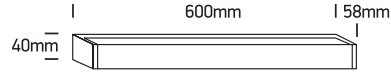

INSTALLATION MANUAL

38114M

ecolight

80
CRI

230V | SMD 2835 | 15W | IP44 | Aluminium + PC
Complete with 130mA driver.

one
LIGHT

Warnings:

1. Make sure that the product is installed properly before connecting to electricity.
2. Do not cover the fitting.
3. Maintenance and installation should only be carried out by a professional electrician.