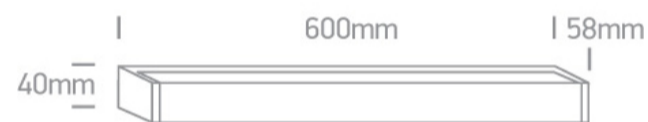

18 Bathroom>The Mirror LED Square Aluminium + PC

38114M/EW

15W LED fitting ideal for installation above the bathroom mirror, IP44.

Supplied with non-dimmable LED driver.

Complies with standard EN60598-1 and any other specific standards.

Downloads

Dimensions

Physical Specification

Item Group	18 Bathroom
Family	The Mirror LED Square Aluminium + PC
Order Code	38114M/EW
Colour	Chrome
Material	Aluminium
Diffuser Material	PC
Shape	Rectangular
Length	600mm
Width	40mm
Height	58mm
Surface Wall	Yes
Indoor	Yes

Illumination Data

Colour Temperature	2700K
Lumen Output	1200lm
Light Efficiency	80lm/W
CRI	80
Illumination Diagram	

Packing Info

Box Weight	0.608kg
Pcs/Carton	12
Barcode	5291889074151
HS Code	9405413990

Certification & Warranty