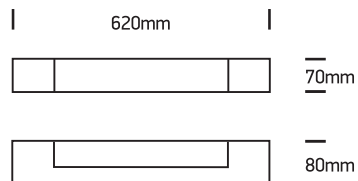

INSTALLATION MANUAL

38114GE

100-240V | T8 | IP44 | Die cast + acrylic

Wiring diagram.

Warnings:

1. Make sure that the product is installed properly before connecting to electricity.
2. Do not cover the fitting.
3. Maintenance and installation should only be carried out by a professional electrician.