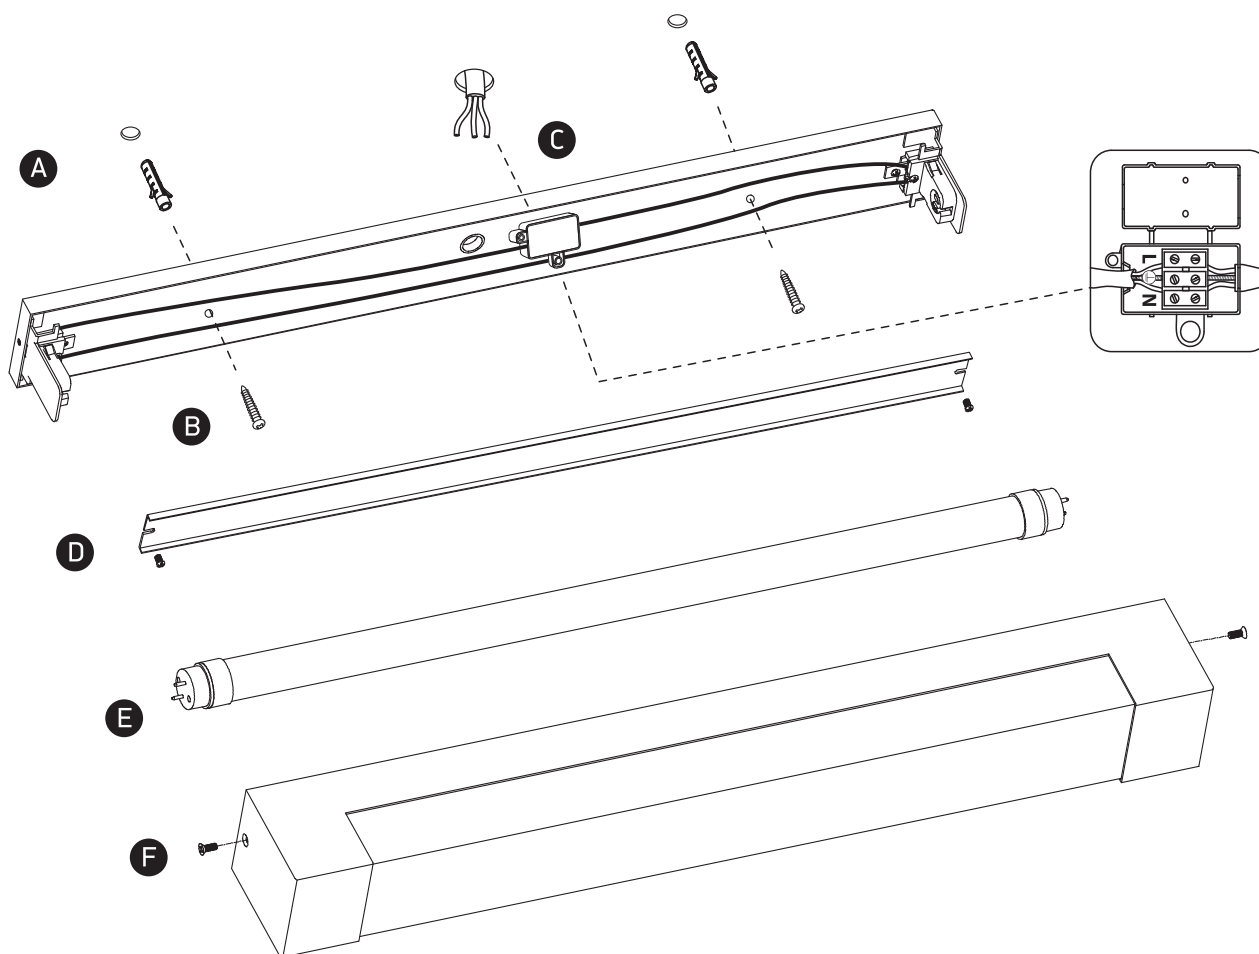

INSTALLATION MANUAL

38114GE

100-240V | T8 | IP44 | Die cast + acrylic

Wiring diagram.

Warnings:

1. Make sure that the product is installed properly before connecting to electricity.
2. Do not cover the fitting.
3. Maintenance and installation should only be carried out by a professional electrician.