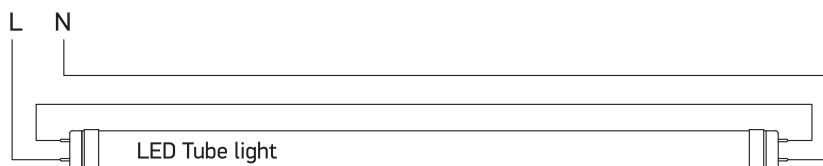

INSTALLATION MANUAL

38114GE

100-240V | T8 | IP44 | Die cast + acrylic

Wiring diagram.

Warnings:

1. Make sure that the product is installed properly before connecting to electricity.
2. Do not cover the fitting.
3. Maintenance and installation should only be carried out by a professional electrician.